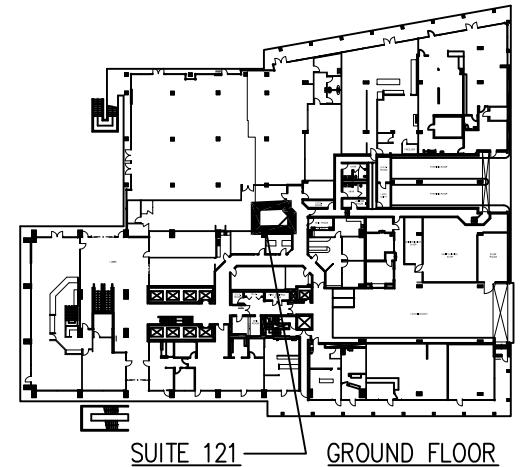

DAVIES PACIFIC CENTER

841 BISHOP STREET, HONOLULU HI 96813

SUITE 121
(298 RSF)

FLOOR PLAN - SUITE 121

SCALE: 1/4" = 1'-0"

8/21/18