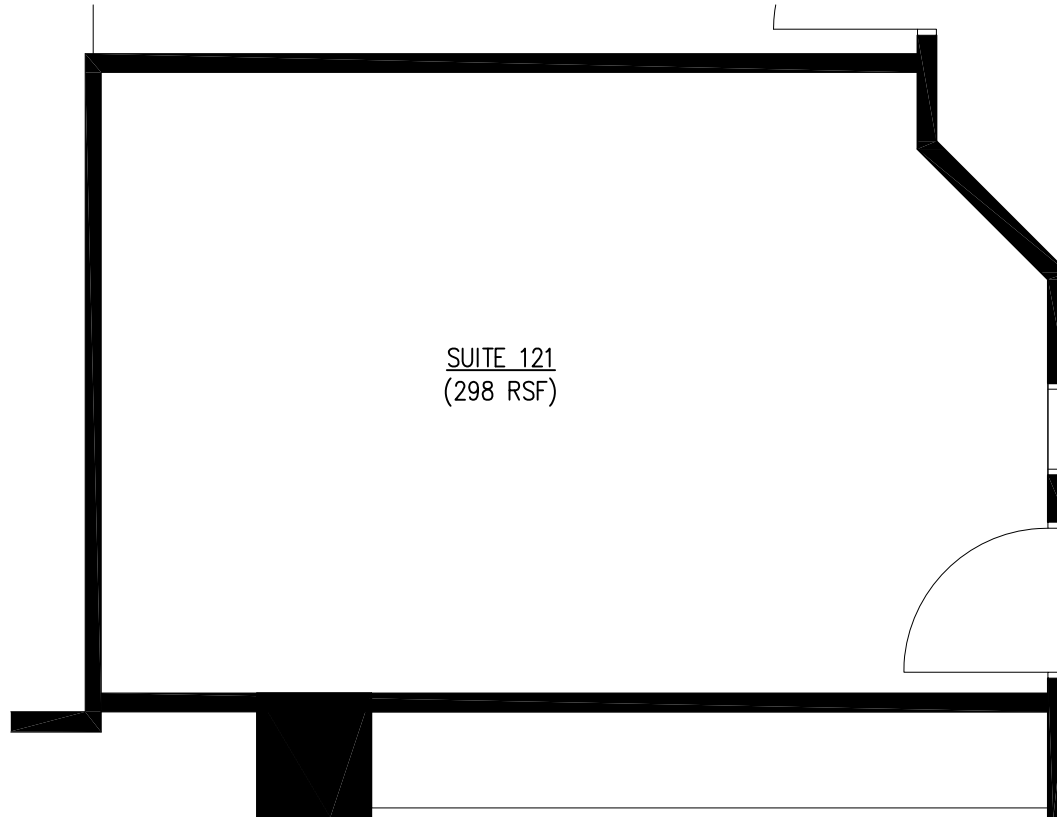

DAVIES PACIFIC CENTER

841 BISHOP STREET, HONOLULU HI 96813

SUITE 121
(298 RSF)

FLOOR PLAN - SUITE 121

SCALE: 1/4" = 1'-0"

8/21/18