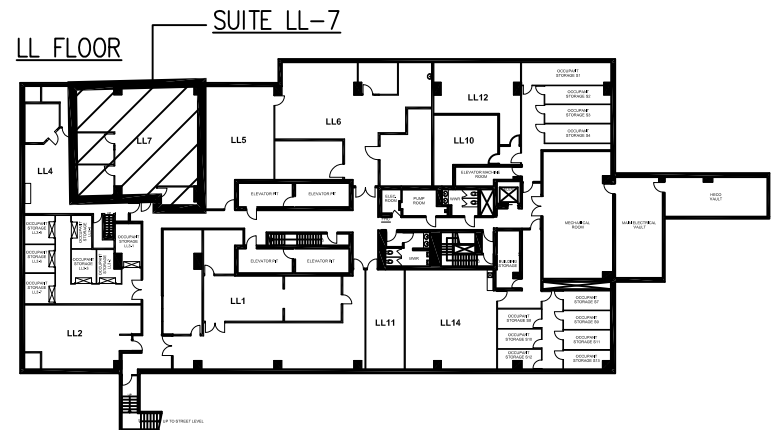

DAVIES PACIFIC CENTER

841 BISHOP STREET, HONOLULU HI 96813

FLOOR PLAN - SUITE LL-7

SCALE: 1/8" = 1'-0"

1/20/16