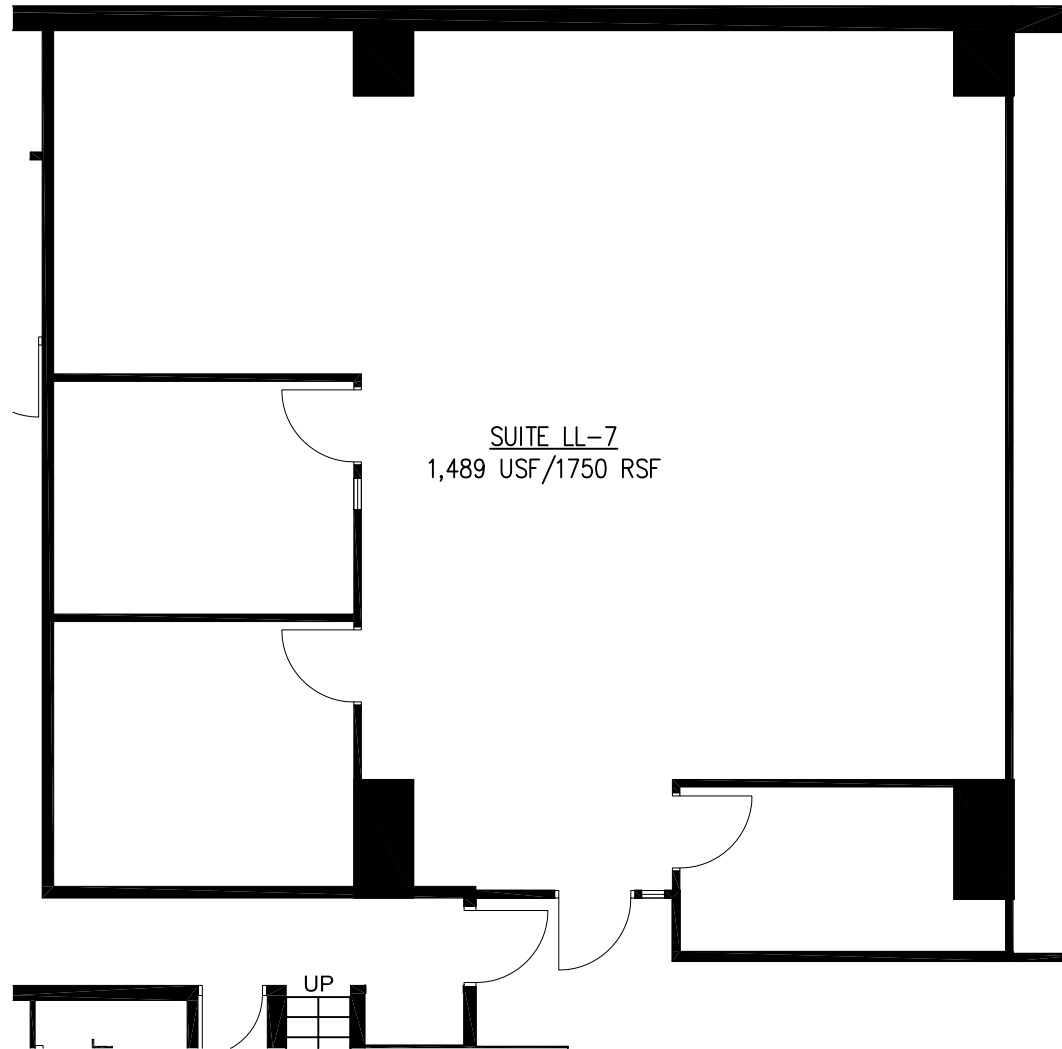

DAVIES PACIFIC CENTER

841 BISHOP STREET, HONOLULU HI 96813

FLOOR PLAN - SUITE LL-7

SCALE: 1/8" = 1'-0"

1/20/16