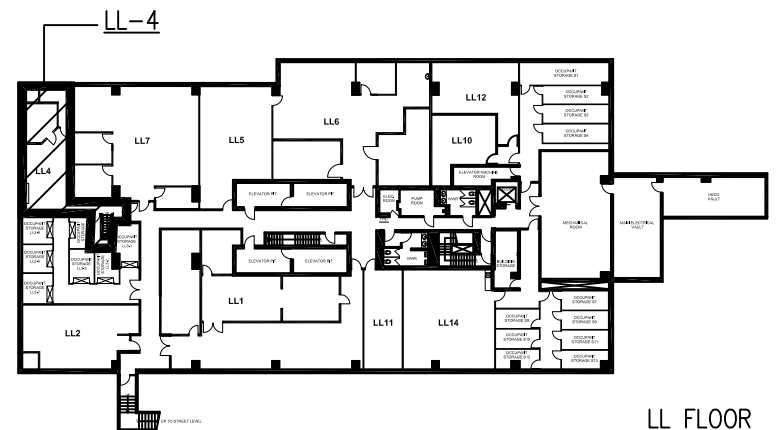

DAVIES PACIFIC CENTER

841 BISHOP STREET, HONOLULU HI 96813

FLOOR PLAN - SUITE LL-4

SCALE: 1/8" = 1'-0"

3/29/17

LL FLOOR