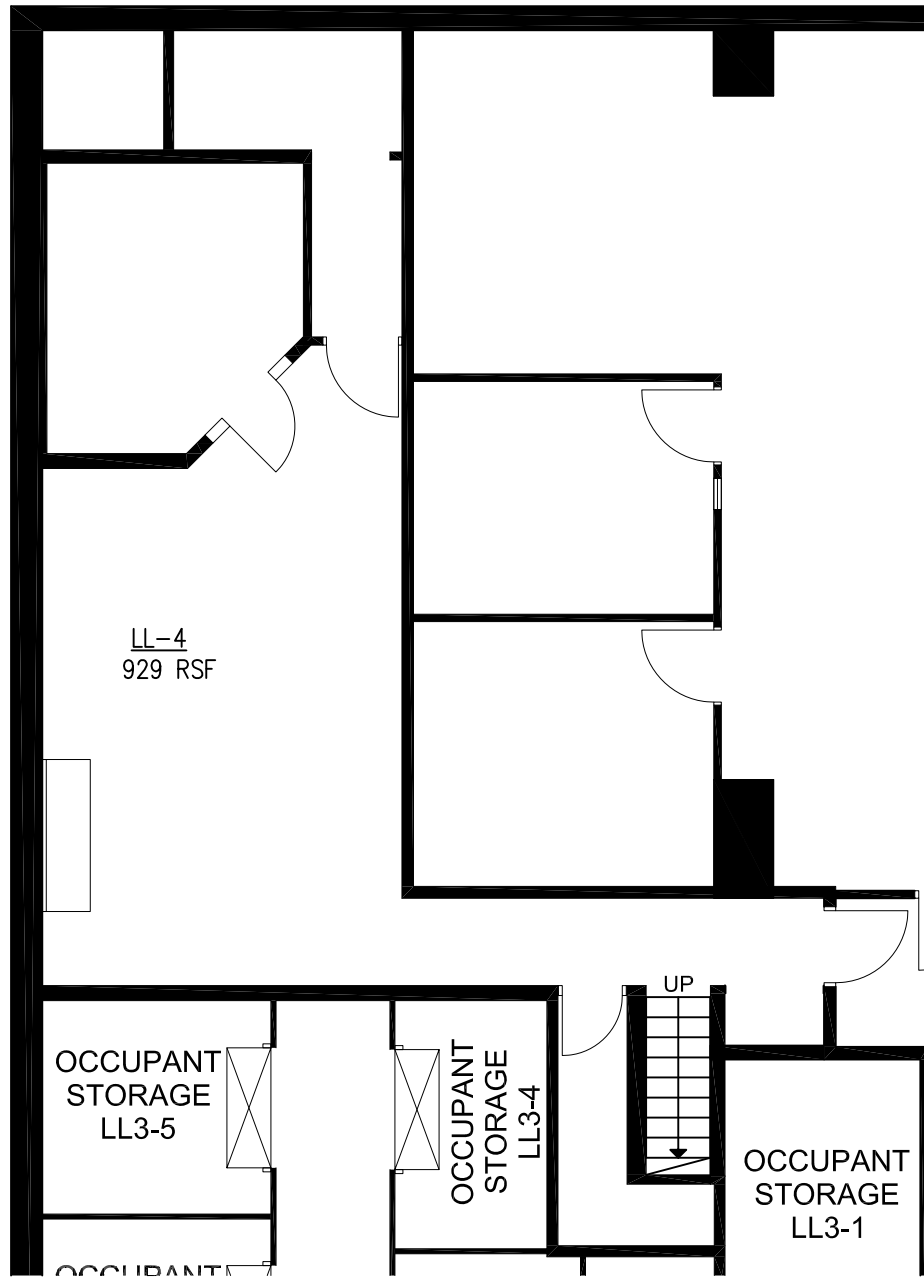

DAVIES PACIFIC CENTER

841 BISHOP STREET, HONOLULU HI 96813

FLOOR PLAN - SUITE LL-4

SCALE: 1/8" = 1'-0"

3/29/17

LL FLOOR