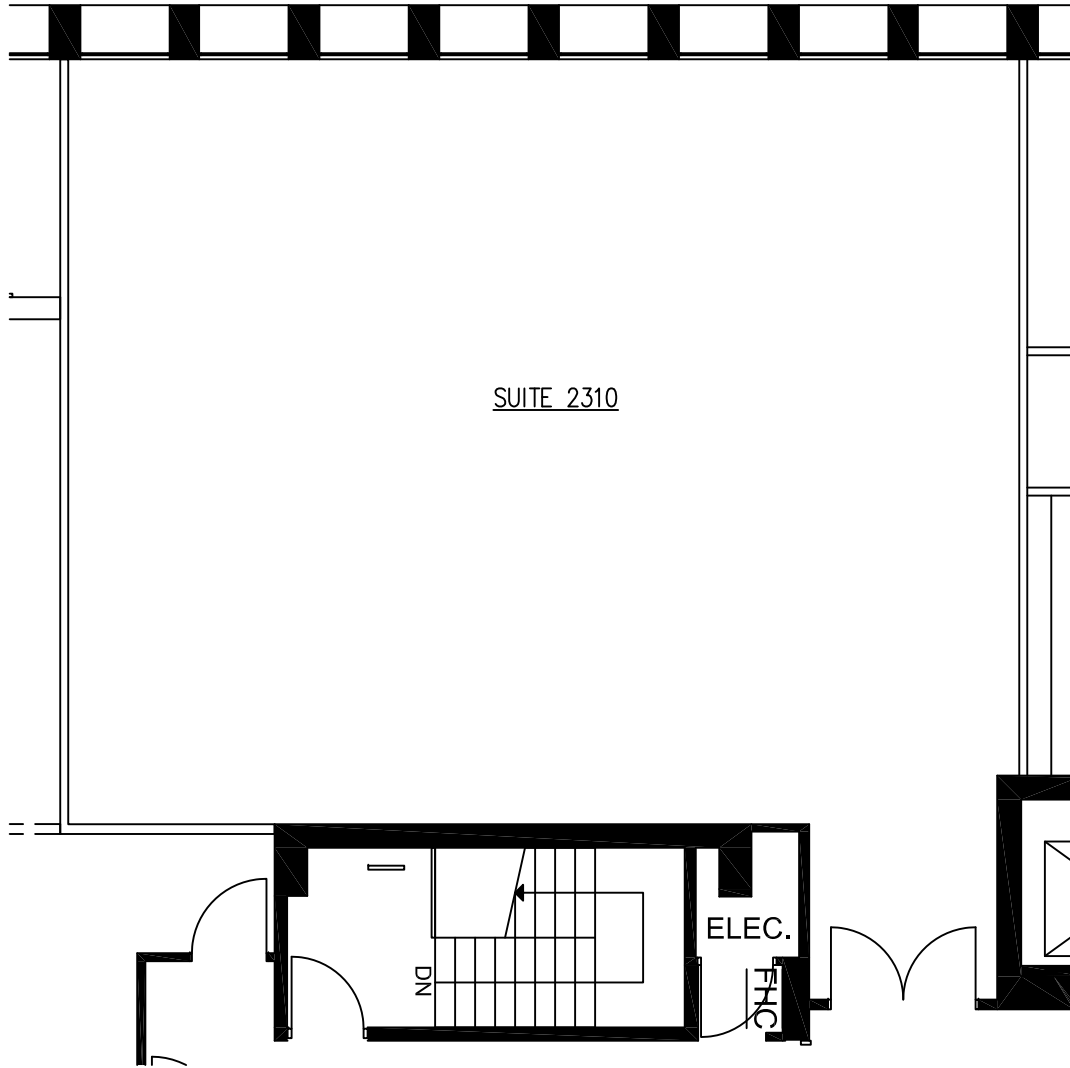

# DAVIES PACIFIC CENTER

841 BISHOP STREET, HONOLULU HI 96813

23RD FLOOR

## FLOOR PLAN - SUITE 2310

SCALE: 1/8" = 1'-0"

10/8/15