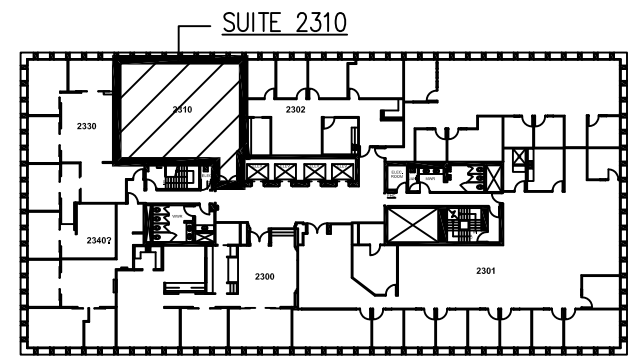

DAVIES PACIFIC CENTER

841 BISHOP STREET, HONOLULU HI 96813

23RD FLOOR

FLOOR PLAN - SUITE 2310

SCALE: 1/8" = 1'-0"

10/8/15