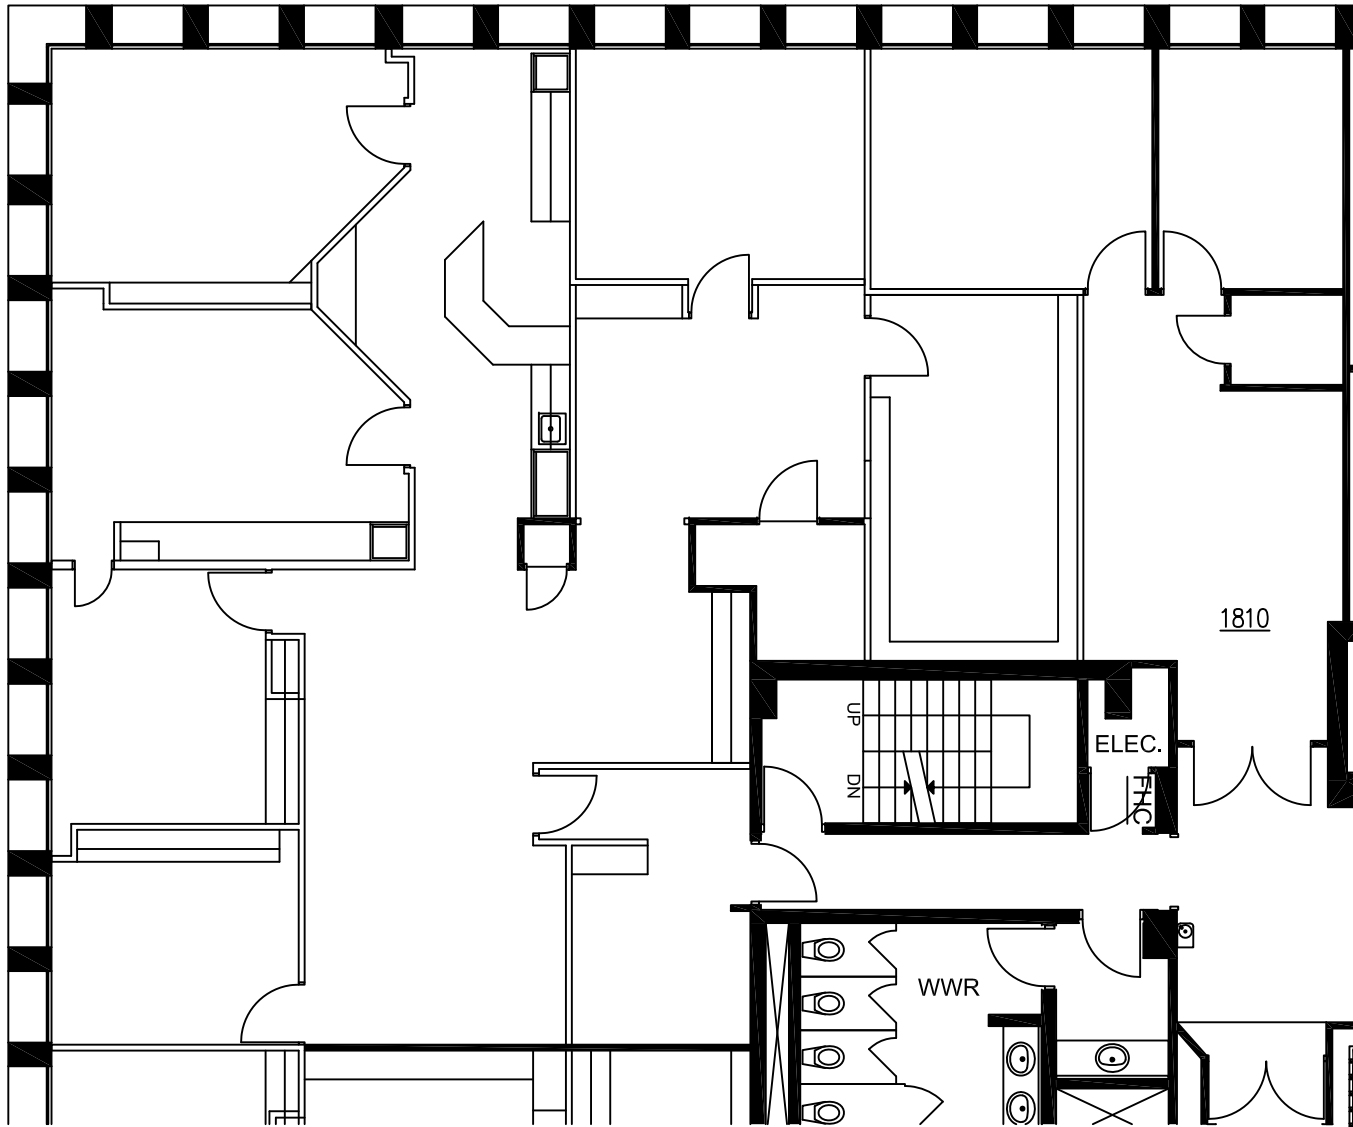

# DAVIES PACIFIC CENTER

841 BISHOP STREET, HONOLULU HI 96813

## FLOOR PLAN - 1810

SCALE: 1" = 10'-0"

10/8/15

18TH FLOOR