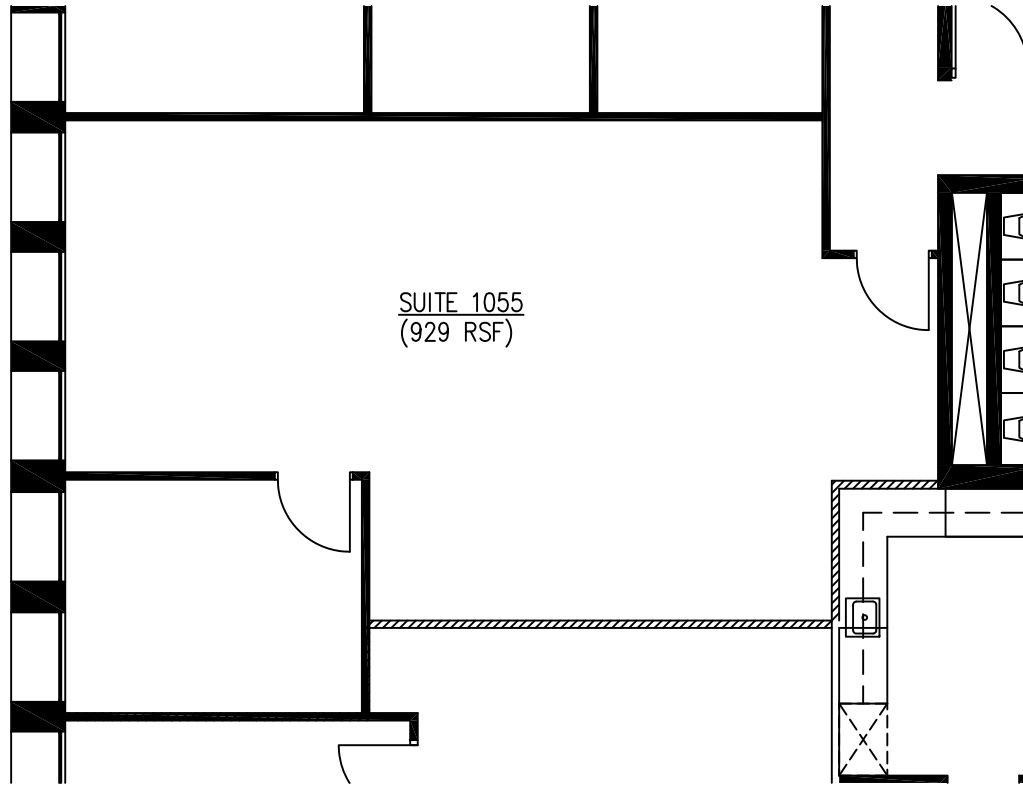

DAVIES PACIFIC CENTER

841 BISHOP STREET, HONOLULU HI 96813

10TH FLOOR

FLOOR PLAN - SUITE 1055

SCALE: 1/8" = 1'-0"

12/2/15