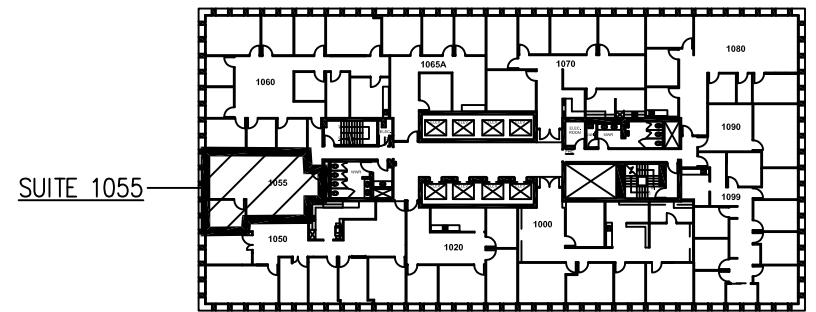

DAVIES PACIFIC CENTER

841 BISHOP STREET, HONOLULU HI 96813

10TH FLOOR

FLOOR PLAN - SUITE 1055

SCALE: 1/8" = 1'-0"

12/2/15