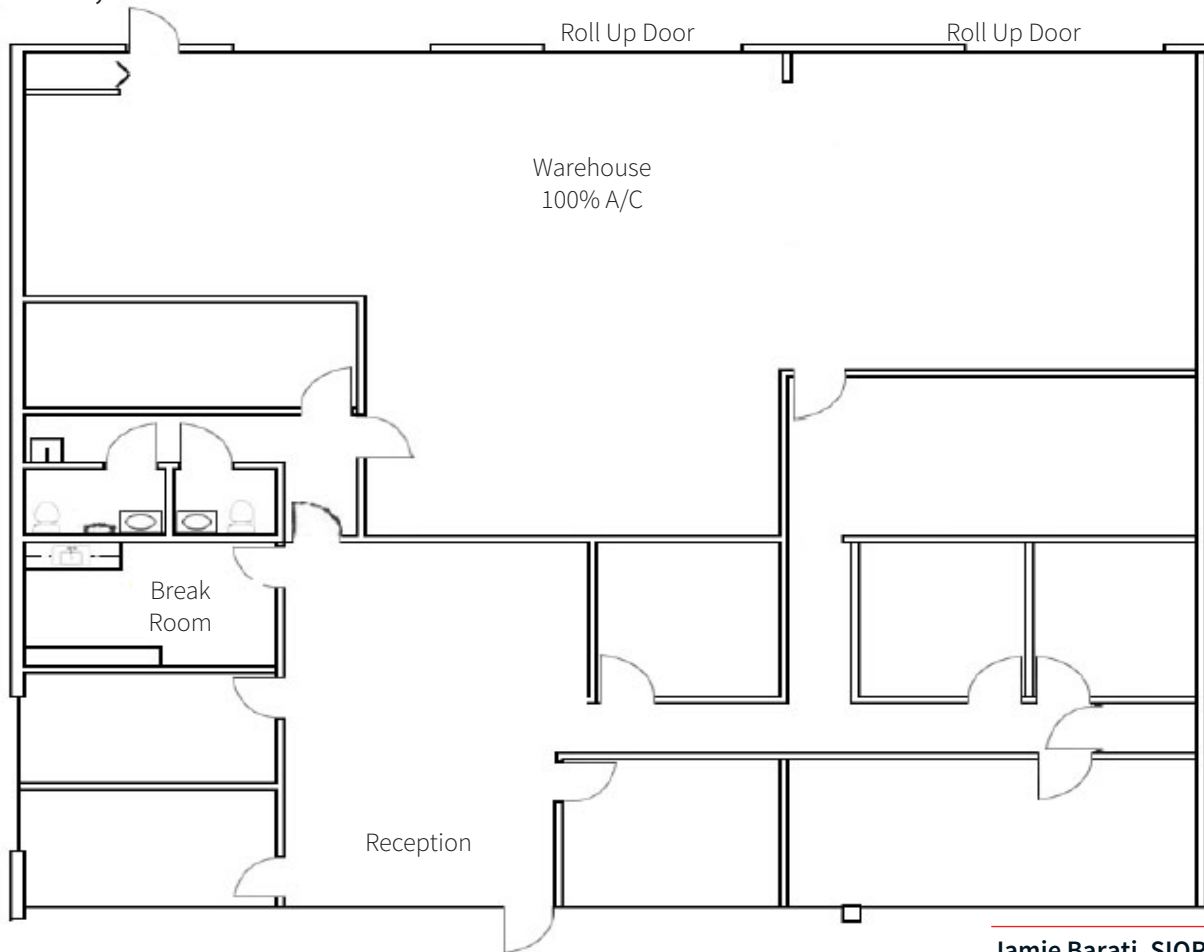

University Corp Center

SUITE 6951 - 4,794± RSF

Jamie Barati, SIOR, CCIM

Senior Vice President
jamie.barati@am.jll.com
+1 407 930 1803

John Worrell, CCIM

Vice President
john.worrell@am.jll.com
+1 407 930 1809