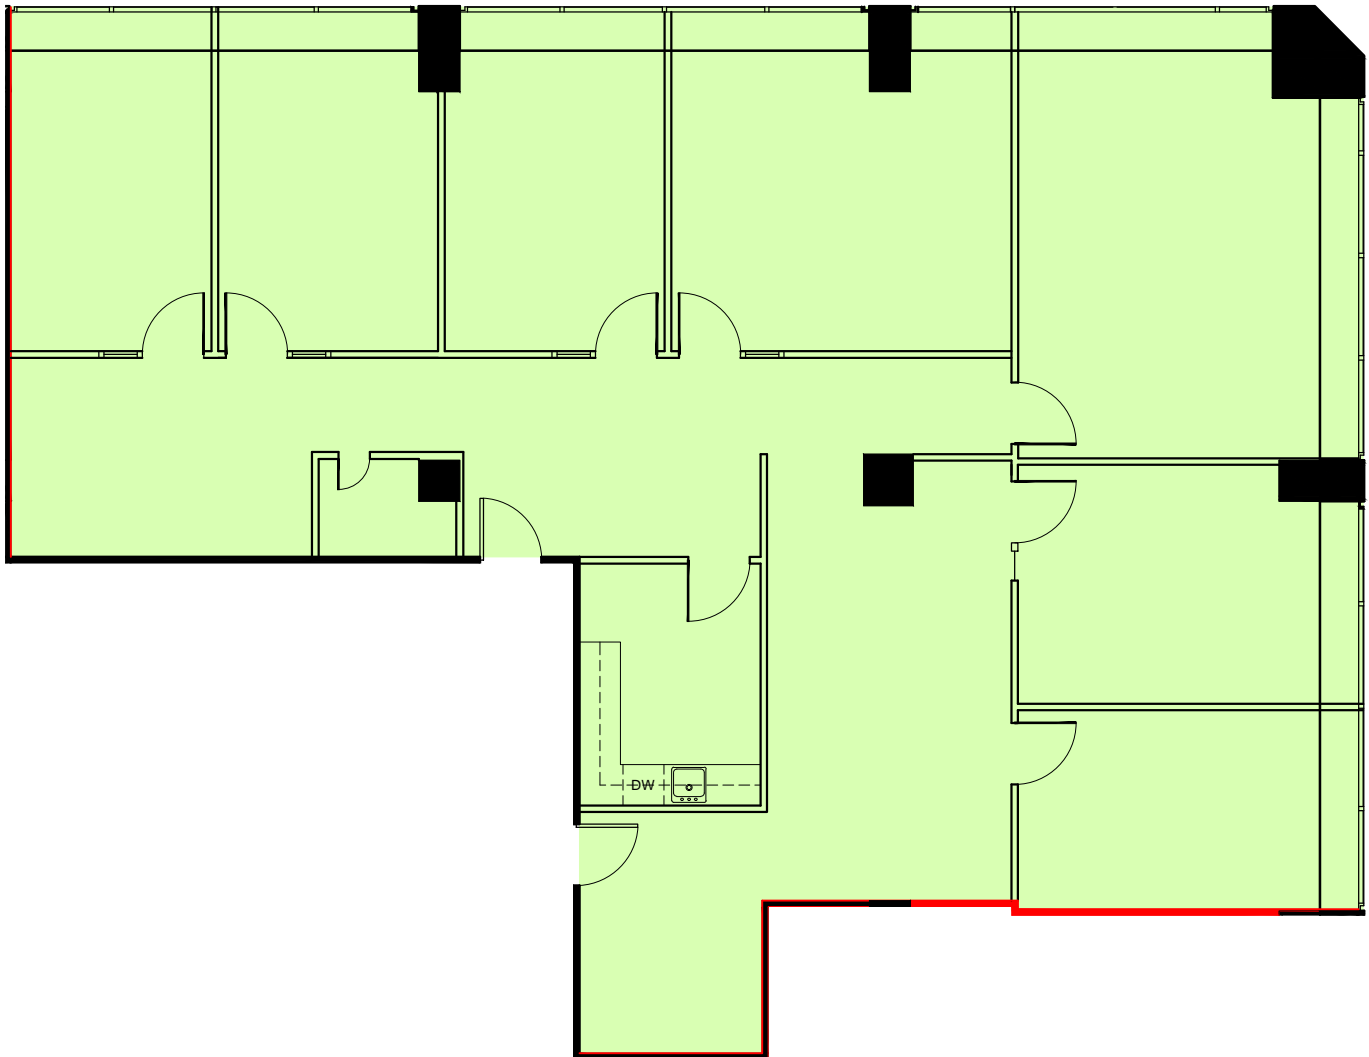

Map:
<http://goo.gl/33mOc>

Website:
<http://goo.gl/HJ2bl>

KEY PLAN

DEMISING WALL

SUITE 420

RENTABLE AREA = 2,905 SF

ABOVE INFORMATION ESTABLISHED ACCORDING TO BOMA / ANSI Z65.1 1996

March 12, 2012

© 2012 Space Database Inc. All Rights Reserved

141 Adelaide Street W
Toronto, ON
4th Floor - Vacancies