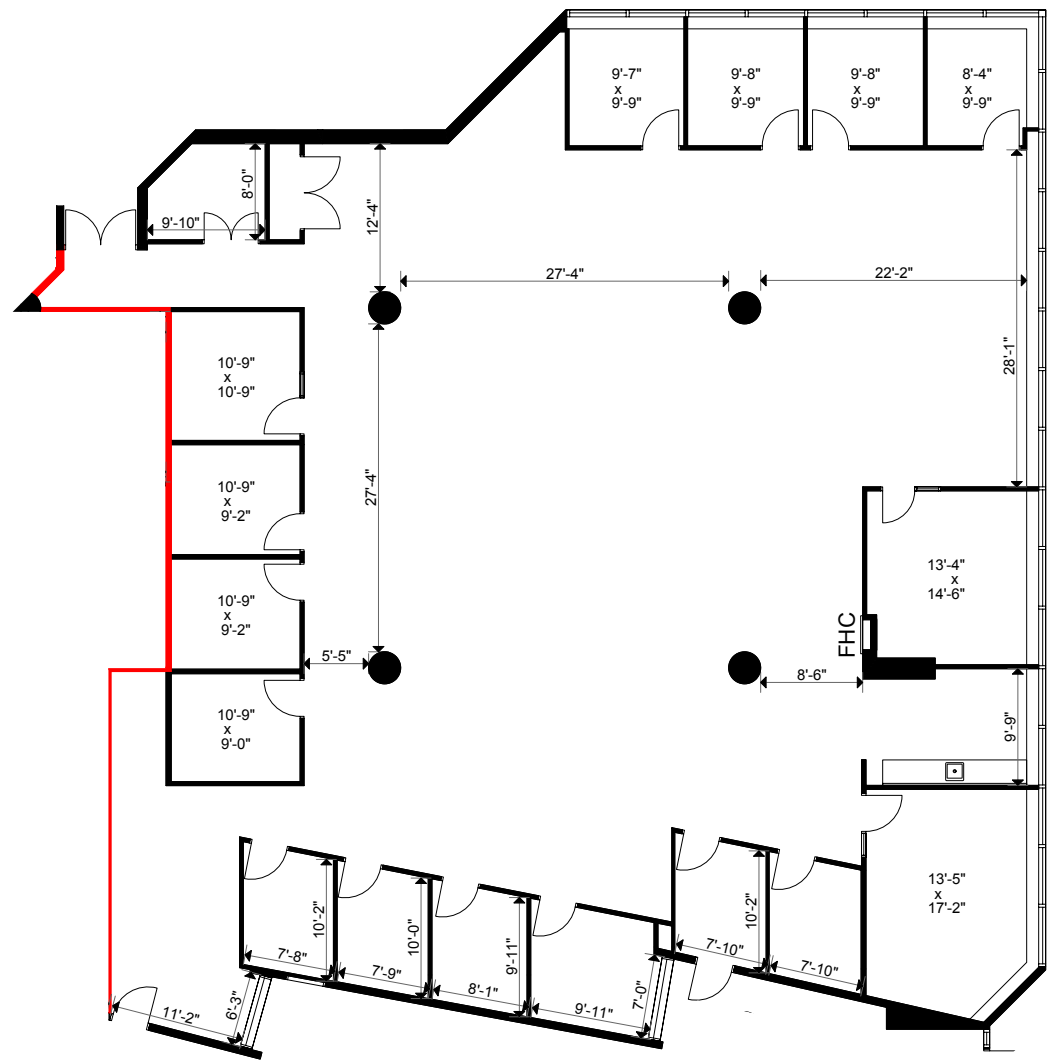

Version	Created: 02/27/2019
V2	Measured: 02/20/2019

90 Sheppard Avenue East
Toronto, Ontario, Canada

Suite 103

Rentable Area:
6,399 sq ft
*Please refer to corresponding
BOMA Office 1980 Area Chart:
90sheppard-b80-fc-3a.pdf*