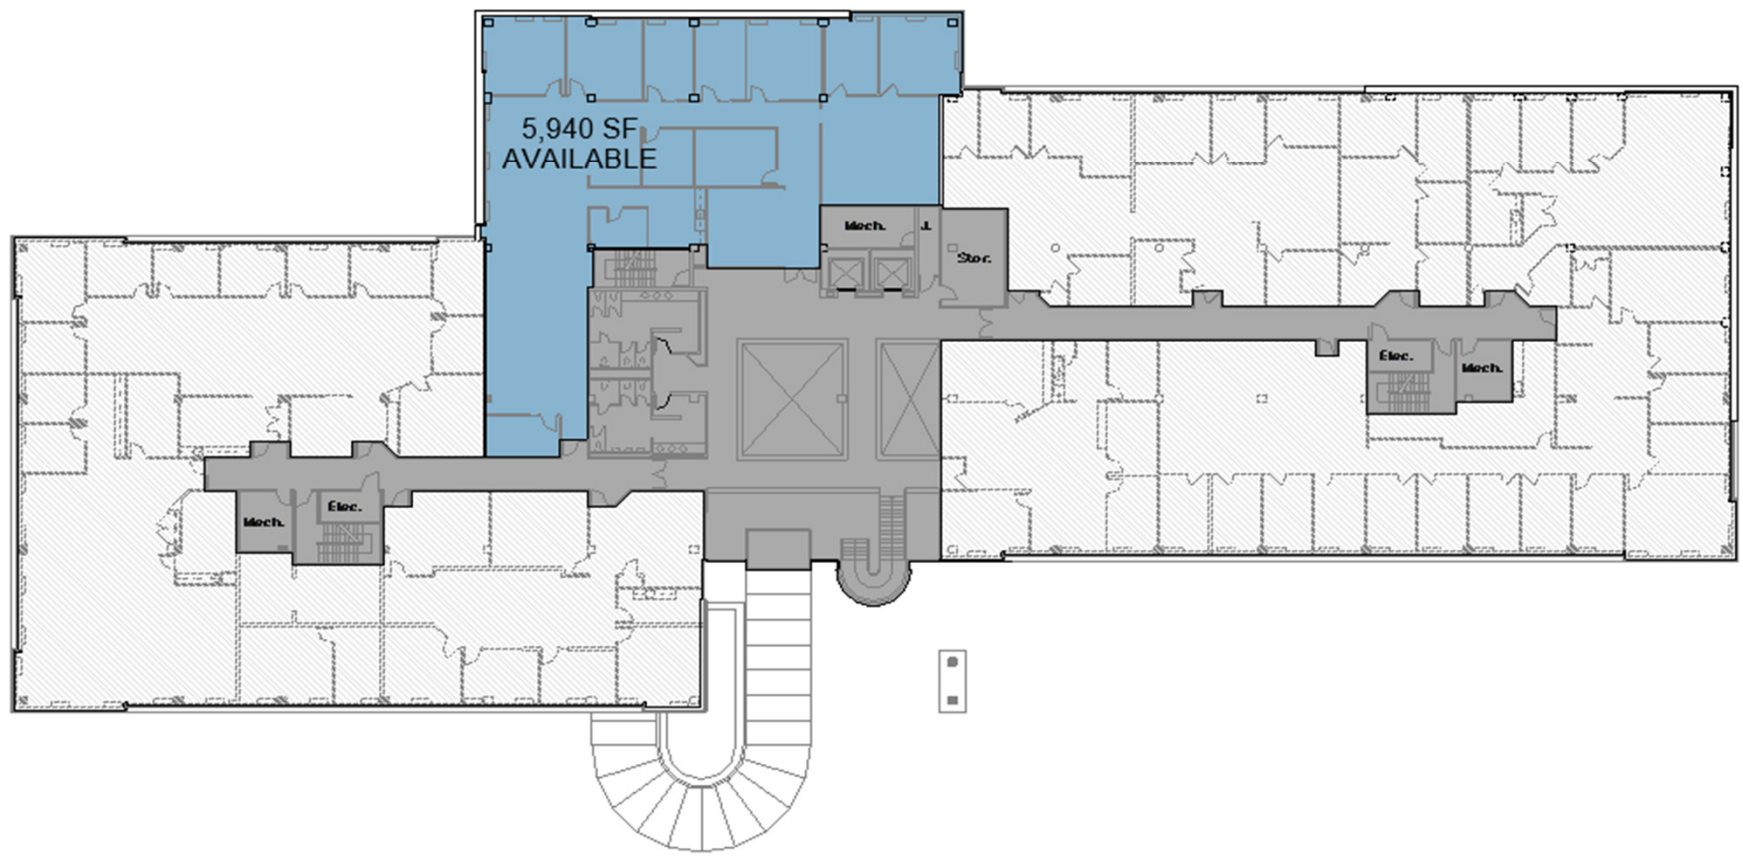

2<sup>ND</sup> FLOOR

600 UNICORN PARK DRIVE

Matt Adams  
matt.adams@ngkf.com

Rory Walsh  
rory.walsh@ngkf.com

Torin Taylor  
ttaylor@ngkf.com

Rich Ruggiero  
rruggiero@ngkf.com

**UNICORN PARK** 

 **NATIONAL DEVELOPMENT**