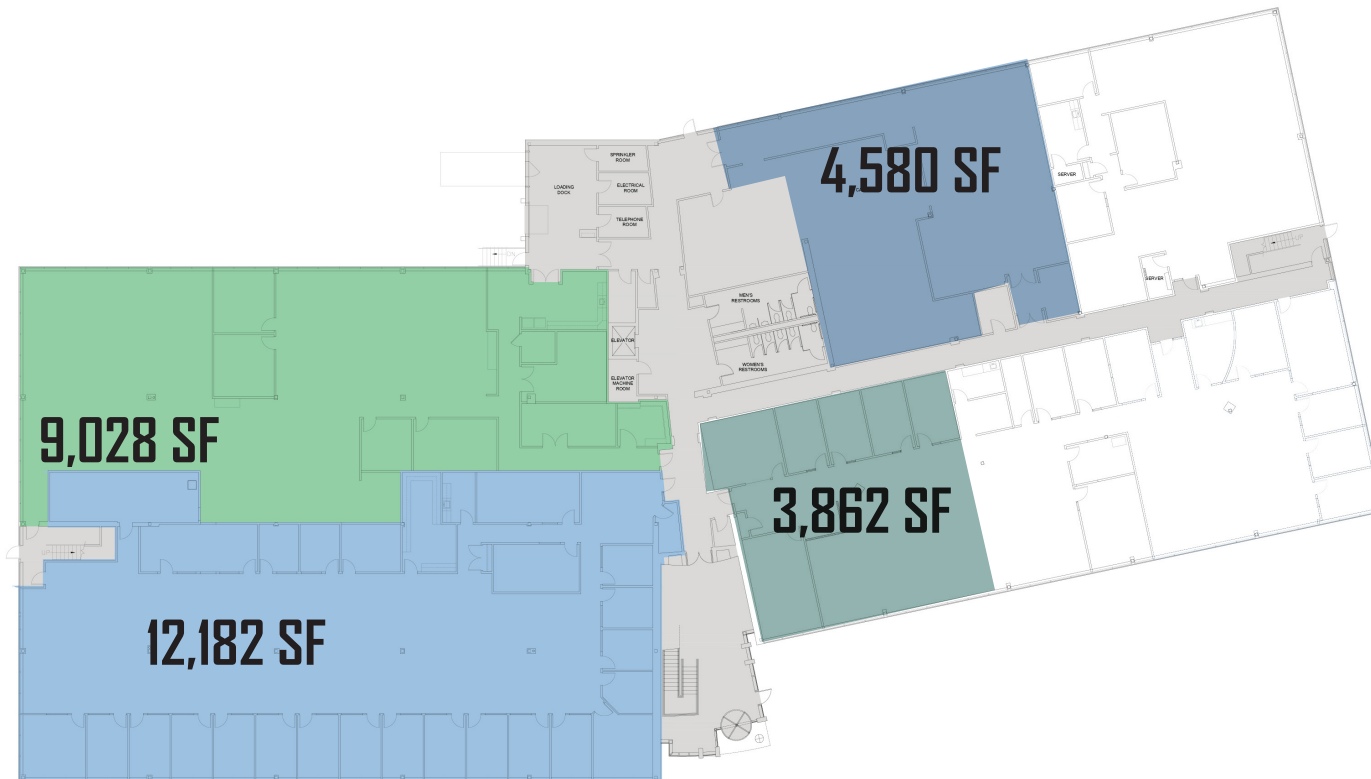

crosby center

BEDFORD, MA

34 CROSBY

1st Floor - 29,652 SF Available

Torin Taylor	617.863.8587	ttaylor@ngkf.com
Rich Ruggiero	617.863.8550	rruggiero@ngkf.com
Matt Adams	617.863.8583	matt.adams@ngkf.com
Rory Walsh	617.863.8584	rory.walsh@ngkf.com