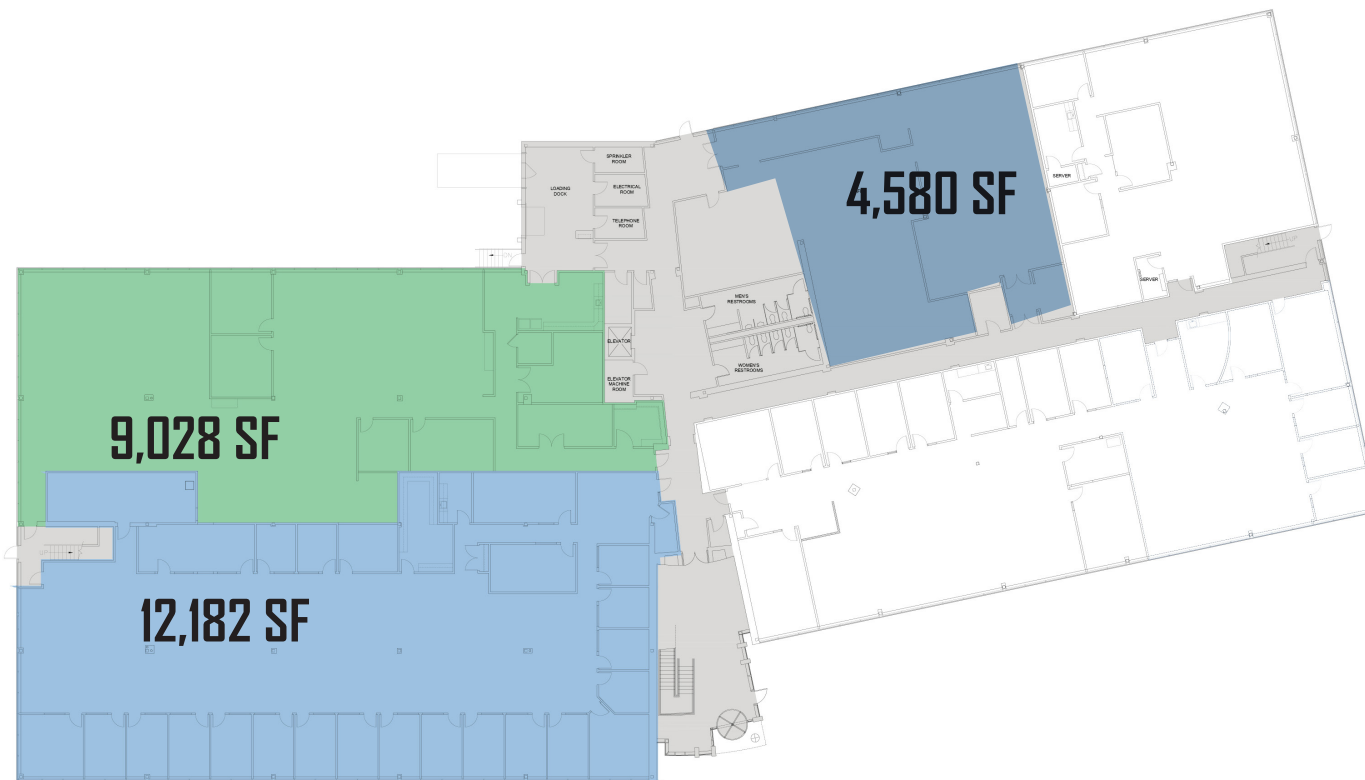

crosby center

BEDFORD, MA

34 CROSBY

1st Floor - 25,790 SF Available

Torin Taylor	617.863.8587	ttaylor@ngkf.com
Rich Ruggiero	617.863.8550	rruggiero@ngkf.com
Matt Adams	617.863.8583	matt.adams@ngkf.com
Rory Walsh	617.863.8584	rory.walsh@ngkf.com