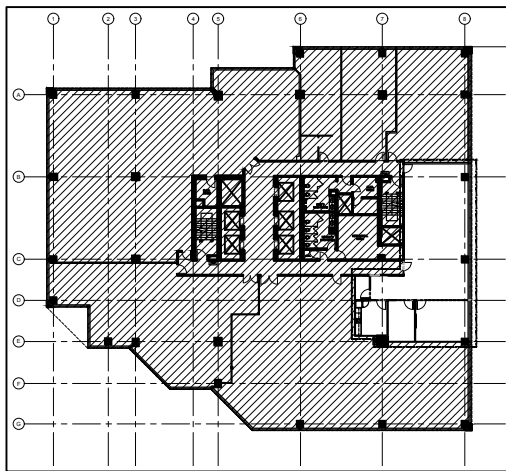

WORK BETTER

in Crown-Ready Model Suites

5255 Yonge Street - Suite 705: 2,518 SF

KEY PLAN - 7TH FLOOR
SUITE 705 = 1,845 SF

KITCHEN ELEVATION