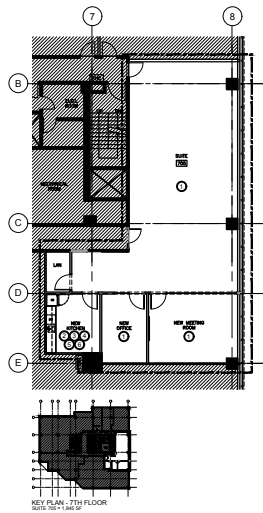

WORK BETTER

in Crown-Ready Model Suites

5255 Yonge Street - Suite 705: 2,518 SF

KEY PLAN - 7TH FLOOR
SUITE 705 = 1,845 SF

KITCHEN ELEVATION