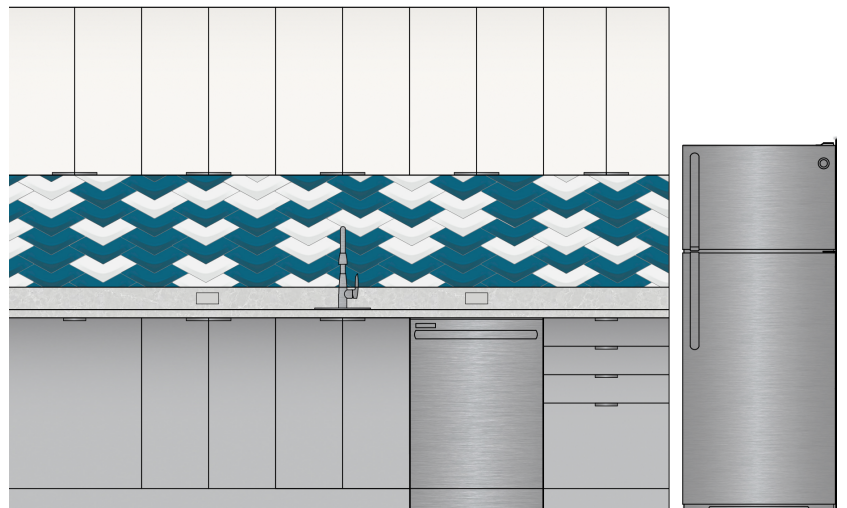

WORK BETTER

in Crown-Ready Model Suites

5255 Yonge Street - Suite 705: 2,518 SF

KEY PLAN - 7TH FLOOR
SUITE 705 = 1,845 SF

KITCHEN ELEVATION