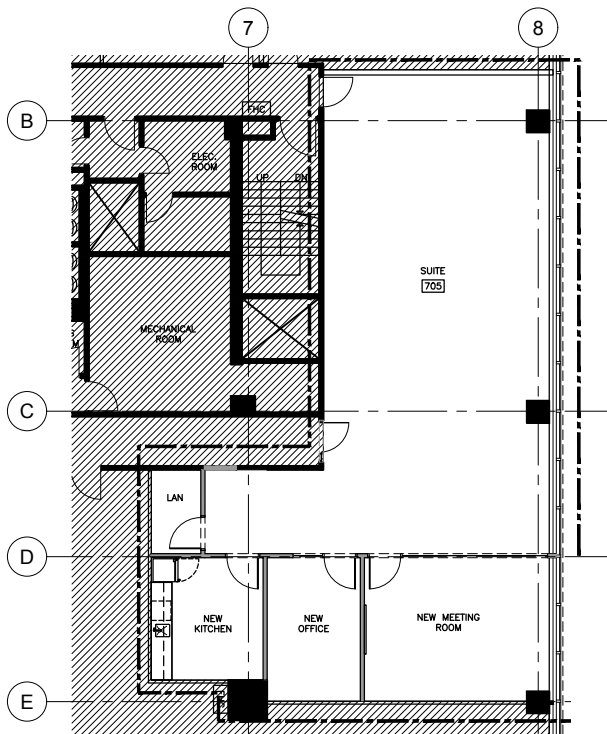

WORK BETTER

in Crown-Ready Model Suites

5255 Yonge Street - Suite 705: 2,518 SF

KEY PLAN - 7TH FLOOR
SUITE 705 = 1,845 SF

KITCHEN ELEVATION