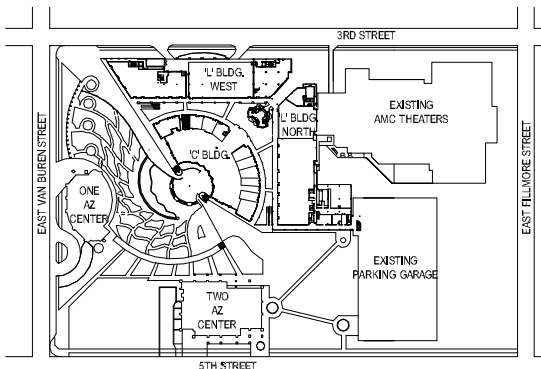

ARIZONA CENTER - BUILDING "C" FLOOR PLAN

455 N 3rd Street
Phoenix, AZ
Suite 1210
1,007 SF
01/04/17

ARIZONA CENTER SITE PLAN

Please refer to architectural drawings for dimensions.

Phoenix Design One
Interior Architecture
80 E. Rio Salado Parkway
Suite 101
Tempe, Arizona 85281
T (602) 254.3558
F (602) 258.9261
www.p-d-o.com