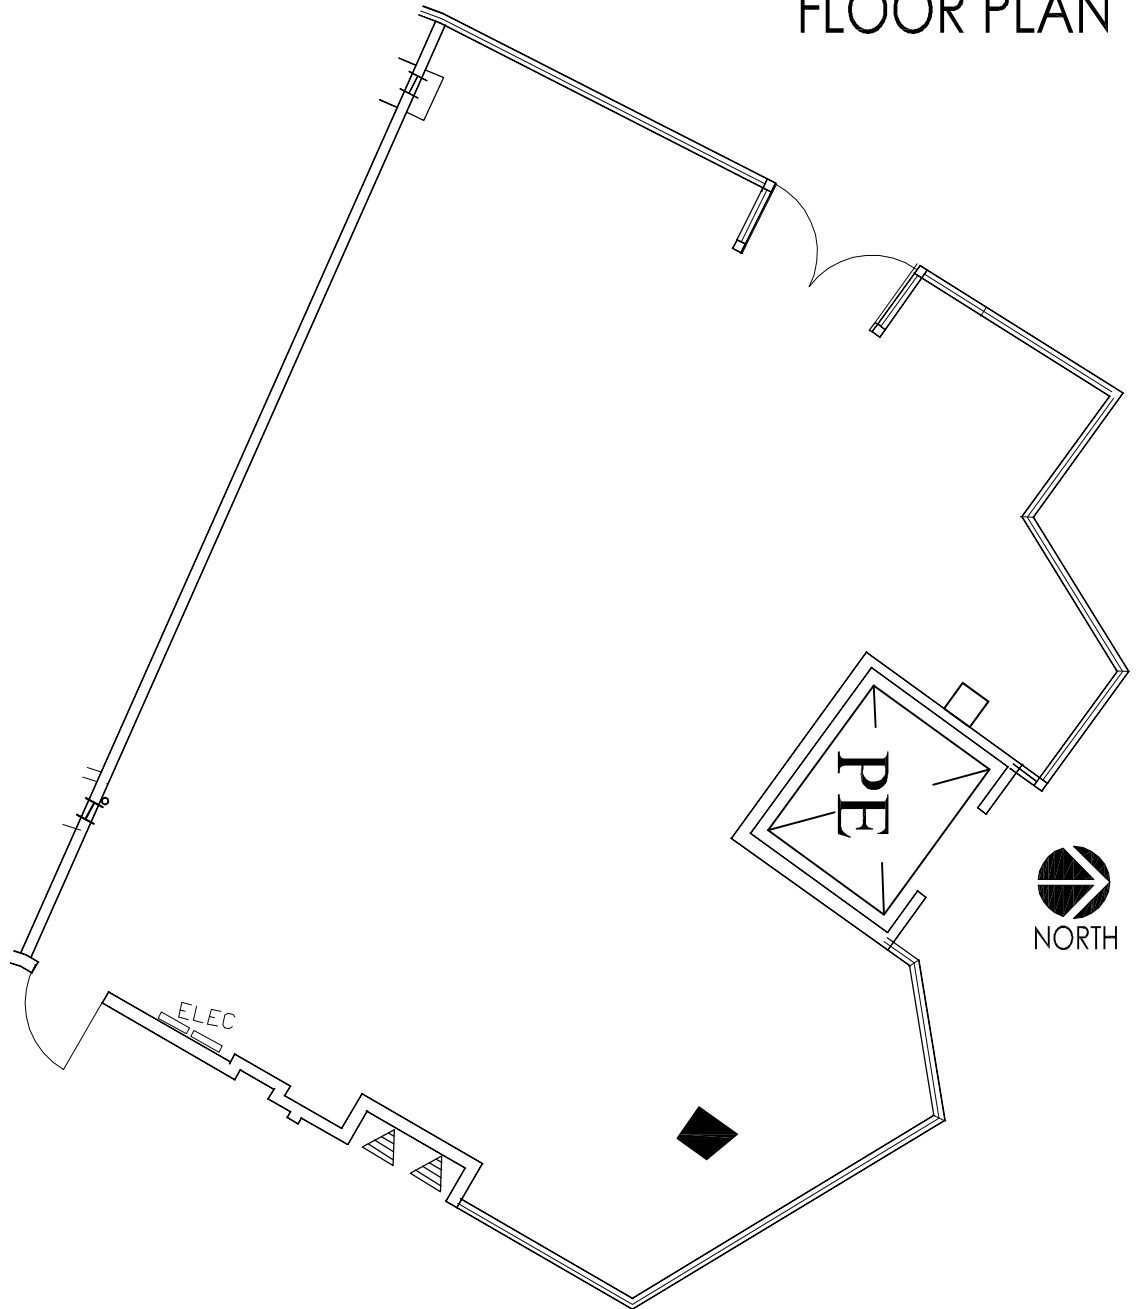

ARIZONA CENTER - BUILDING "C" FLOOR PLAN

455 N 3rd Street
Phoenix, AZ
Suite 1195
1,211 SF
01/04/17

ARIZONA CENTER SITE PLAN

Please refer to architectural drawings for dimensions.

Phoenix Design One
Interior Architecture
80 E. Rio Salado Parkway
Suite 101
Tempe, Arizona 85281
T (602) 254.3558
F (602) 258.9261
www.p-d-o.com