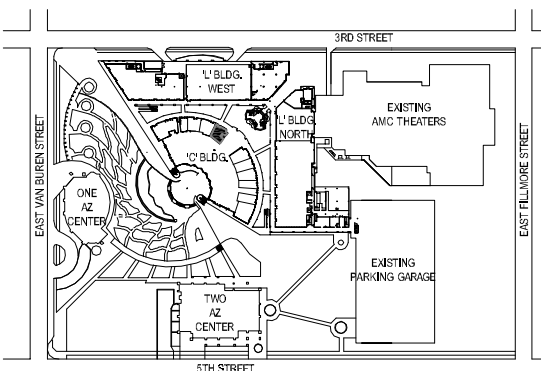

ARIZONA CENTER - BUILDING "C" FLOOR PLAN

455 N 3rd Street
Phoenix, AZ
Suite 1195
1,211 SF
01/04/17

ARIZONA CENTER SITE PLAN

Please refer to architectural drawings for dimensions.

Phoenix Design One
Interior Architecture
80 E. Rio Salado Parkway
Suite 101
Tempe, Arizona 85281
T (602) 254.3558
F (602) 258.9261
www.p-d-o.com