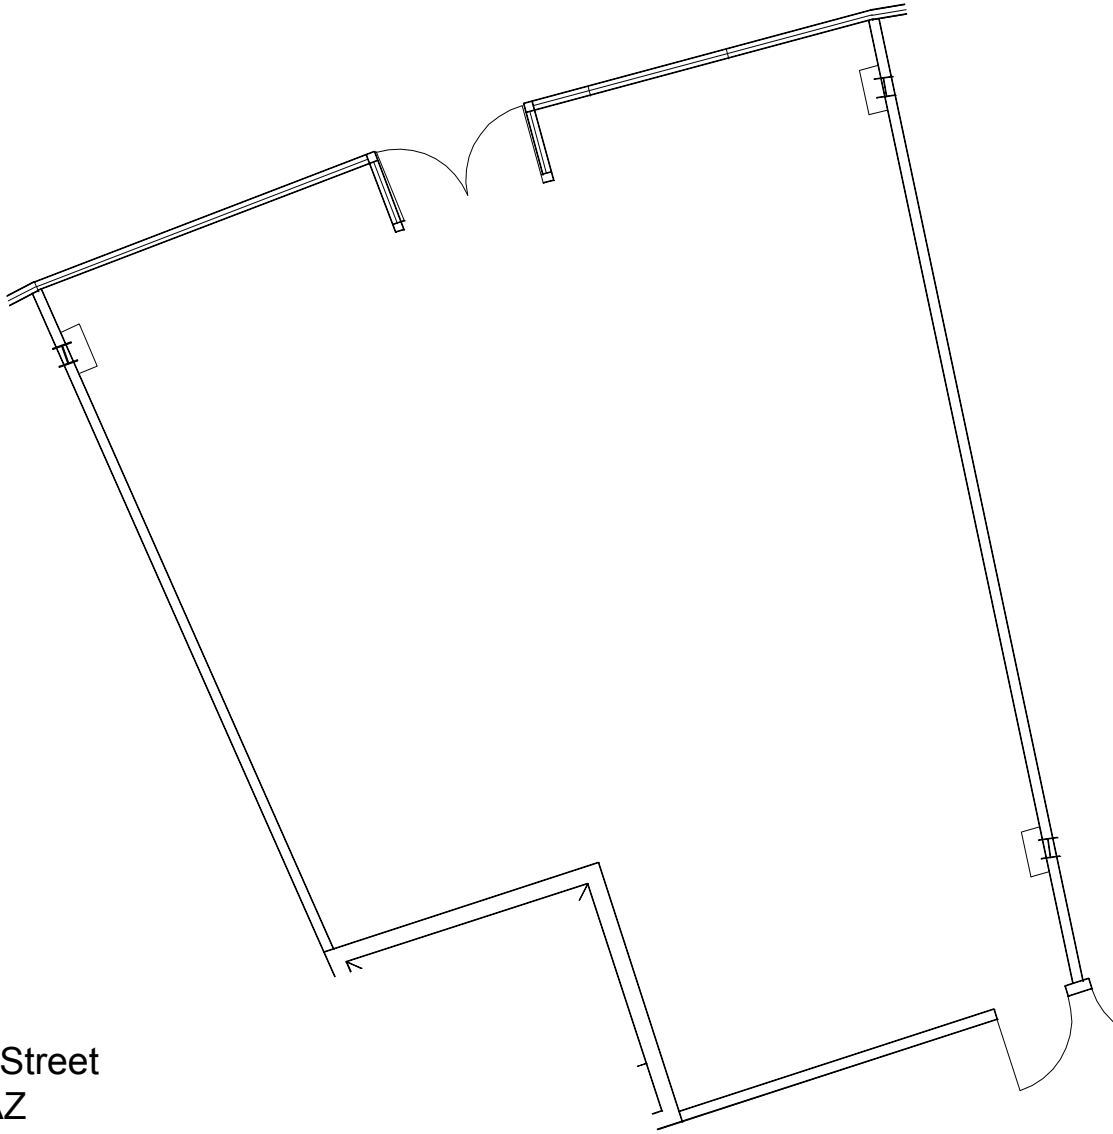

ARIZONA CENTER - BUILDING "C" FLOOR PLAN

455 N 3rd Street
Phoenix, AZ
Suite 1170
1,144 SF
01/04/17

ARIZONA CENTER SITE PLAN

Please refer to architectural drawings for dimensions.

Phoenix Design One
Interior Architecture
80 E. Rio Salado Parkway
Suite 101
Tempe, Arizona 85281
T (602) 254.3558
F (602) 258.9261
www.p-d-o.com