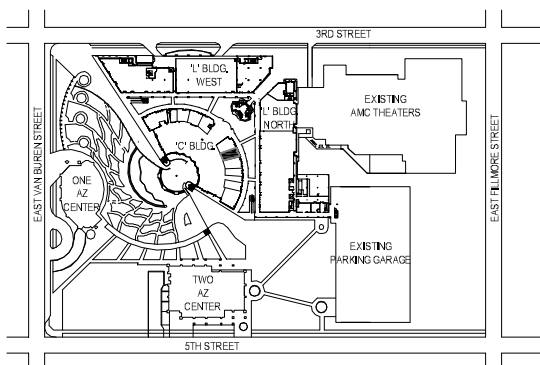

ARIZONA CENTER - BUILDING "C" FLOOR PLAN

455 N 3rd Street
Phoenix, AZ
Suite 1170
1,144 SF
01/04/17

ARIZONA CENTER SITE PLAN

Please refer to architectural drawings for dimensions.

Phoenix Design One
Interior Architecture
80 E. Rio Salado Parkway
Suite 101
Tempe, Arizona 85281
T (602) 254.3558
F (602) 258.9261
www.p-d-o.com