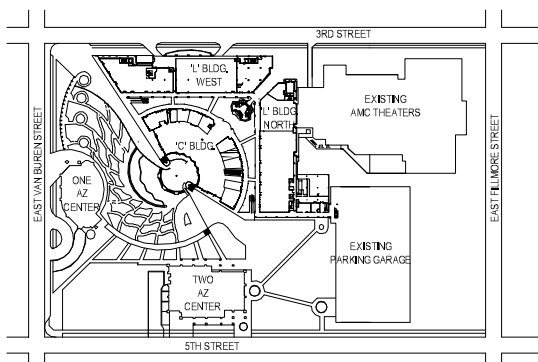

ARIZONA CENTER - BUILDING "C" FLOOR PLAN

455 N 3rd Street
Phoenix, AZ
Suite 1160
1,188 SF
01/04/17

ARIZONA CENTER SITE PLAN

Please refer to architectural drawings for dimensions.

Phoenix Design One
Interior Architecture
80 E. Rio Salado Parkway
Suite 101
Tempe, Arizona 85281
T (602) 254.3558
F (602) 258.9261
www.p-d-o.com