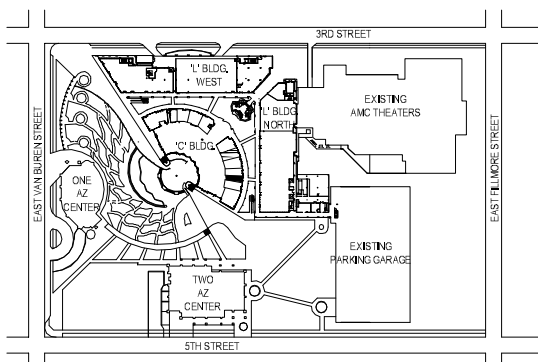

# ARIZONA CENTER - BUILDING "C" FLOOR PLAN

455 N 3rd Street  
Phoenix, AZ  
Suite 1155  
1,002 SF  
01/04/17

## ARIZONA CENTER SITE PLAN

Please refer to architectural drawings for dimensions.

Phoenix Design One  
Interior Architecture  
80 E. Rio Salado Parkway  
Suite 101  
Tempe, Arizona 85281  
T (602) 254.3558  
F (602) 258.9261  
www.p-d-o.com