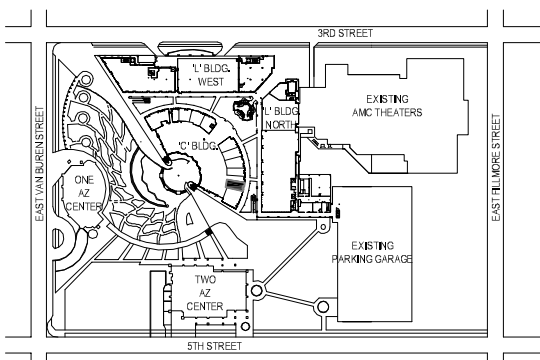

ARIZONA CENTER - BUILDING "C" FLOOR PLAN

455 N 3rd Street
Phoenix, AZ
Suite 1150
459 SF
01/04/17

ARIZONA CENTER SITE PLAN

Please refer to architectural drawings for dimensions.

Phoenix Design One
Interior Architecture
80 E. Rio Salado Parkway
Suite 101
Tempe, Arizona 85281
T (602) 254.3558
F (602) 258.9261
www.p-d-o.com