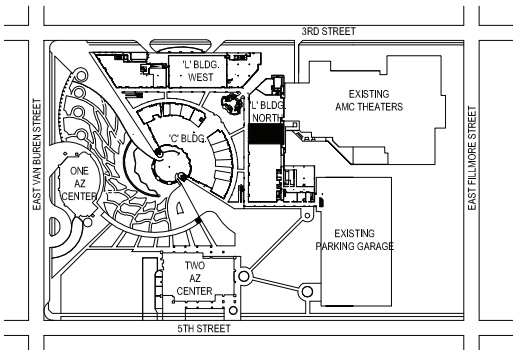

ARIZONA CENTER - BUILDING "L" FLOOR PLAN

455 N 3rd Street
Phoenix, AZ
Suite 1100
4,343 SF
01/04/17

ARIZONA CENTER SITE PLAN

Please refer to architectural drawings for dimensions.

Phoenix Design One
Interior Architecture
80 E. Rio Salado Parkway
Suite 101
Tempe, Arizona 85281
T (602) 254.3558
F (602) 258.9261
www.p-d-o.com