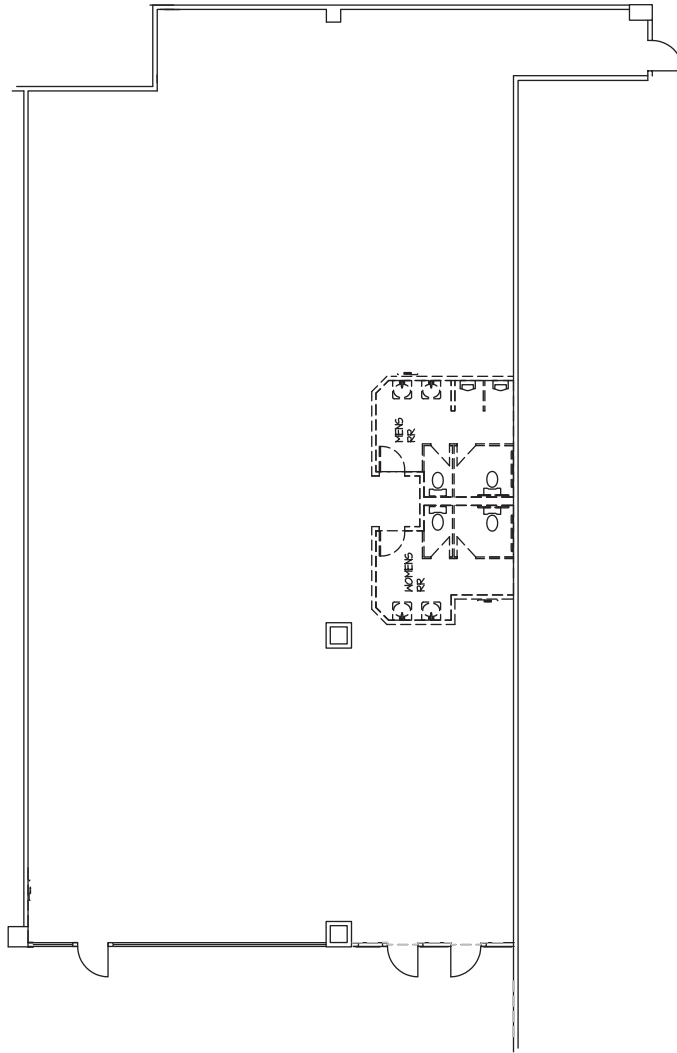

ARIZONA CENTER - BUILDING "L" FLOOR PLAN

455 N 3rd Street
Phoenix, AZ
Suite 1100
4,343 SF
01/04/17

ARIZONA CENTER SITE PLAN

Please refer to architectural drawings for dimensions.

Phoenix Design One
Interior Architecture
80 E. Rio Salado Parkway
Suite 101
Tempe, Arizona 85281
T (602) 254.3558
F (602) 258.9261
www.p-d-o.com