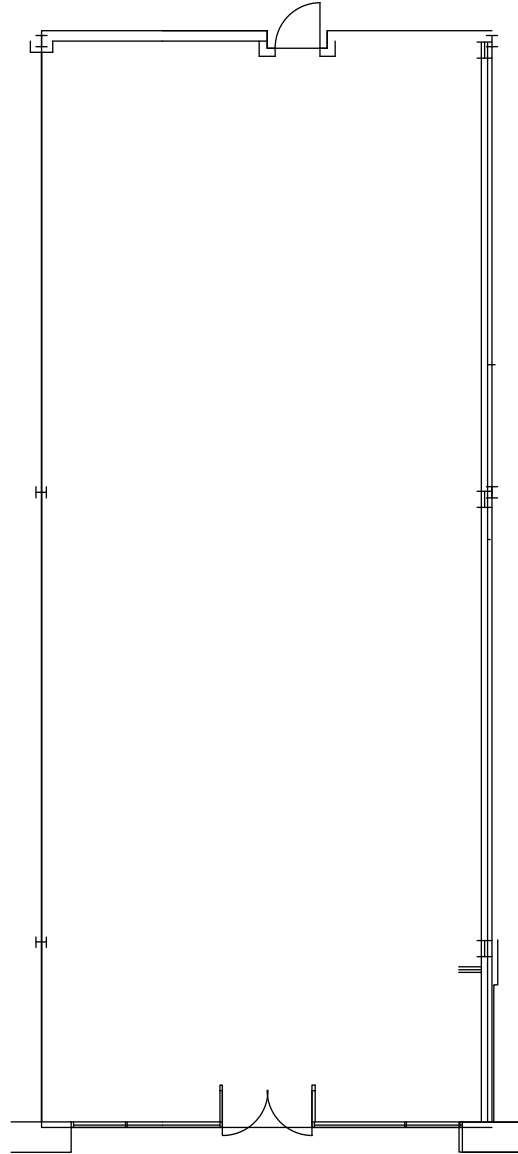

ARIZONA CENTER - BUILDING "L" FLOOR PLAN

455 N 3rd Street
Phoenix, AZ
Suite 1030
1,985 SF
01/04/17

ARIZONA CENTER SITE PLAN

Please refer to architectural drawings for dimensions.

NORTH

Phoenix Design One
Interior Architecture
80 E. Rio Salado Parkway
Suite 101
Tempe, Arizona 85281
T (602) 254.3558
F (602) 258.9261
www.p-d-o.com