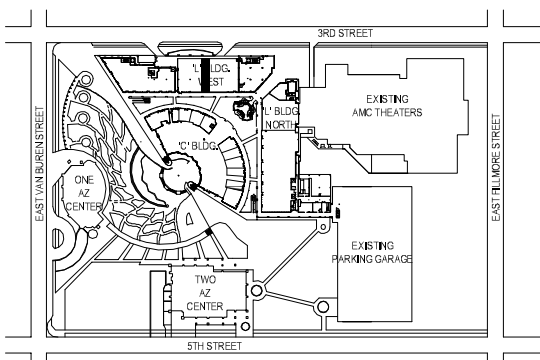

ARIZONA CENTER - BUILDING "L" FLOOR PLAN

455 N 3rd Street
Phoenix, AZ
Suite 1030
1,985 SF
01/04/17

ARIZONA CENTER SITE PLAN

Please refer to architectural drawings for dimensions.

NORTH

Phoenix Design One
Interior Architecture
80 E. Rio Salado Parkway
Suite 101
Tempe, Arizona 85281
T (602) 254.3558
F (602) 258.9261
www.p-d-o.com