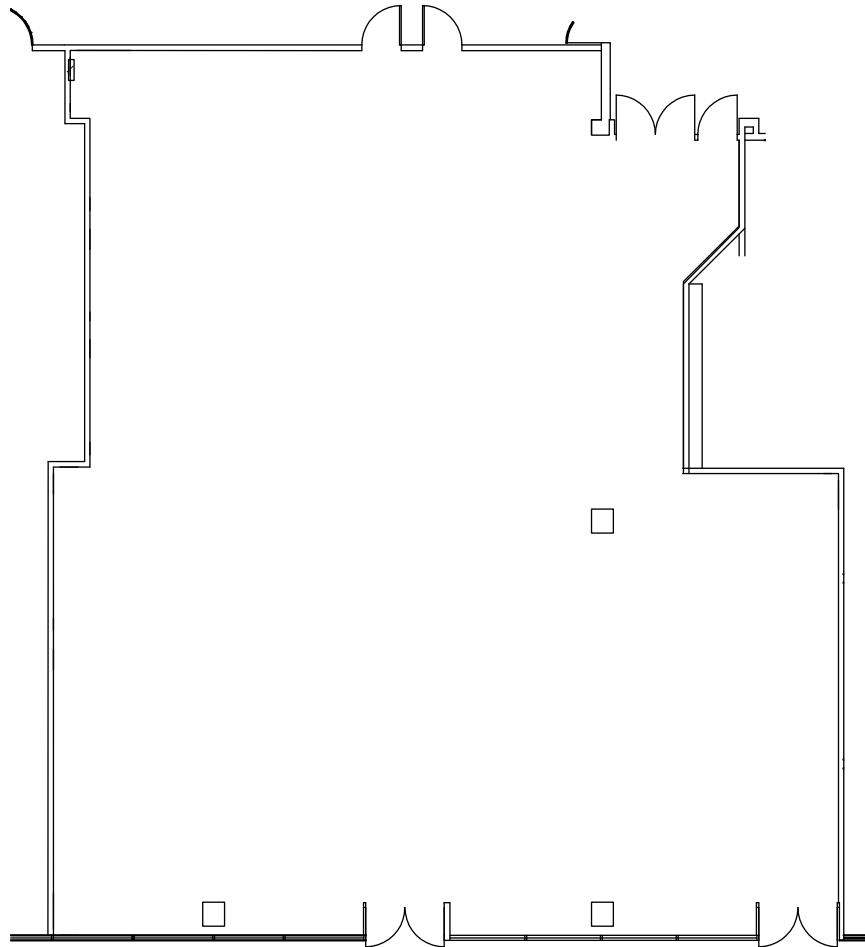

ARIZONA CENTER - BUILDING "L" FLOOR PLAN

455 N 3rd Street
Phoenix, AZ
Suite 1007
3,661 SF
01/04/17

ARIZONA CENTER SITE PLAN

Please refer to architectural drawings for dimensions.

NORTH

Phoenix Design One

Interior Architecture
80 E. Rio Salado Parkway
Suite 101
Tempe, Arizona 85281
T (602) 254.3558
F (602) 258.9261
www.p-d-o.com