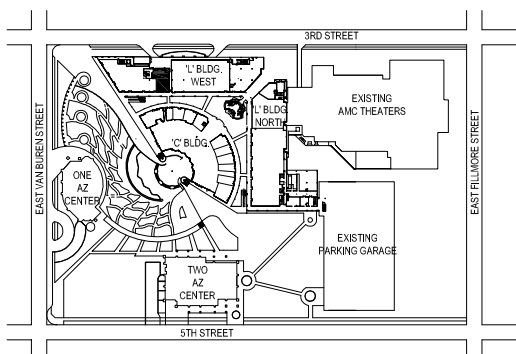

ARIZONA CENTER - BUILDING "L" FLOOR PLAN

455 N 3rd Street
Phoenix, AZ
Suite 1007
3,661 SF
01/04/17

ARIZONA CENTER SITE PLAN

Please refer to architectural drawings for dimensions.

NORTH

Phoenix Design One

Interior Architecture
80 E. Rio Salado Parkway
Suite 101
Tempe, Arizona 85281
T (602) 254.3558
F (602) 258.9261
www.p-d-o.com