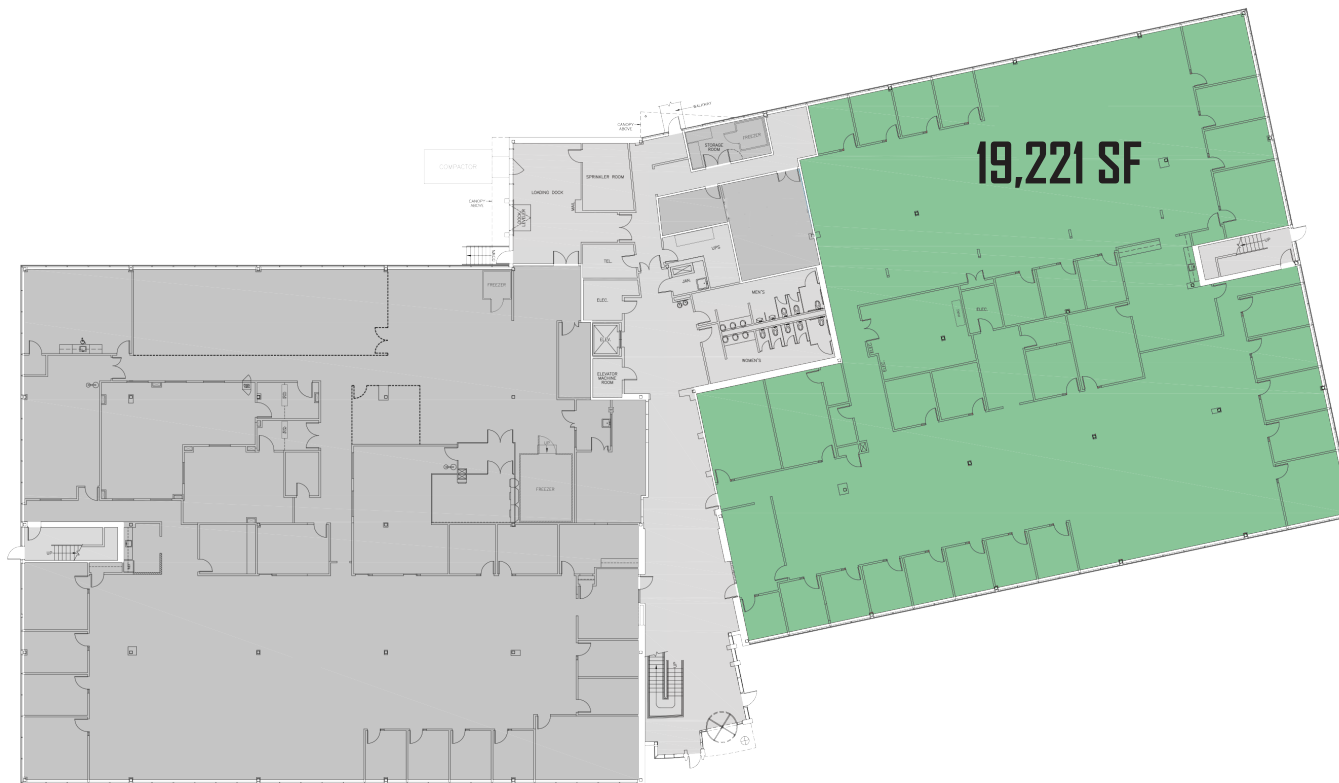

crosby center

BEDFORD, MA

36 CROSBY

1st Floor - 19,221 SF Available

Torin Taylor	617.863.8587	ttaylor@ngkf.com
Rich Ruggiero	617.863.8550	rruggiero@ngkf.com
Matt Adams	617.863.8583	matt.adams@ngkf.com
Rory Walsh	617.863.8584	rory.walsh@ngkf.com