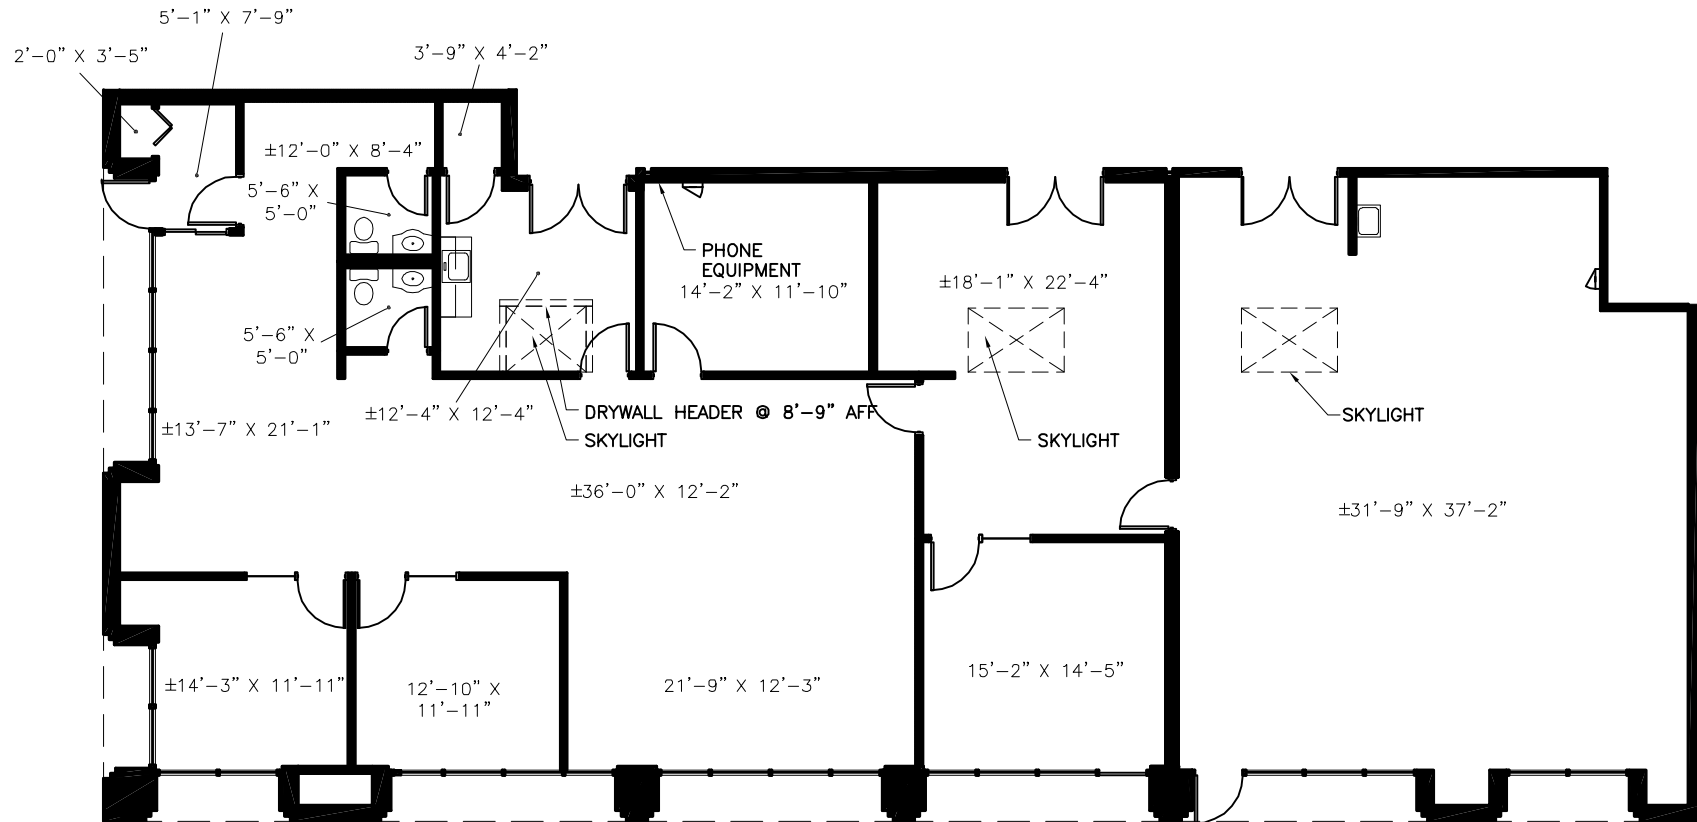

## Suite #F1/F2/F3 - As-Built Conditions

4,560 Rentable Square Feet  
1174717.EMC

Scale:

N.T.S.

DENHOLTZ  
ASSOCIATES