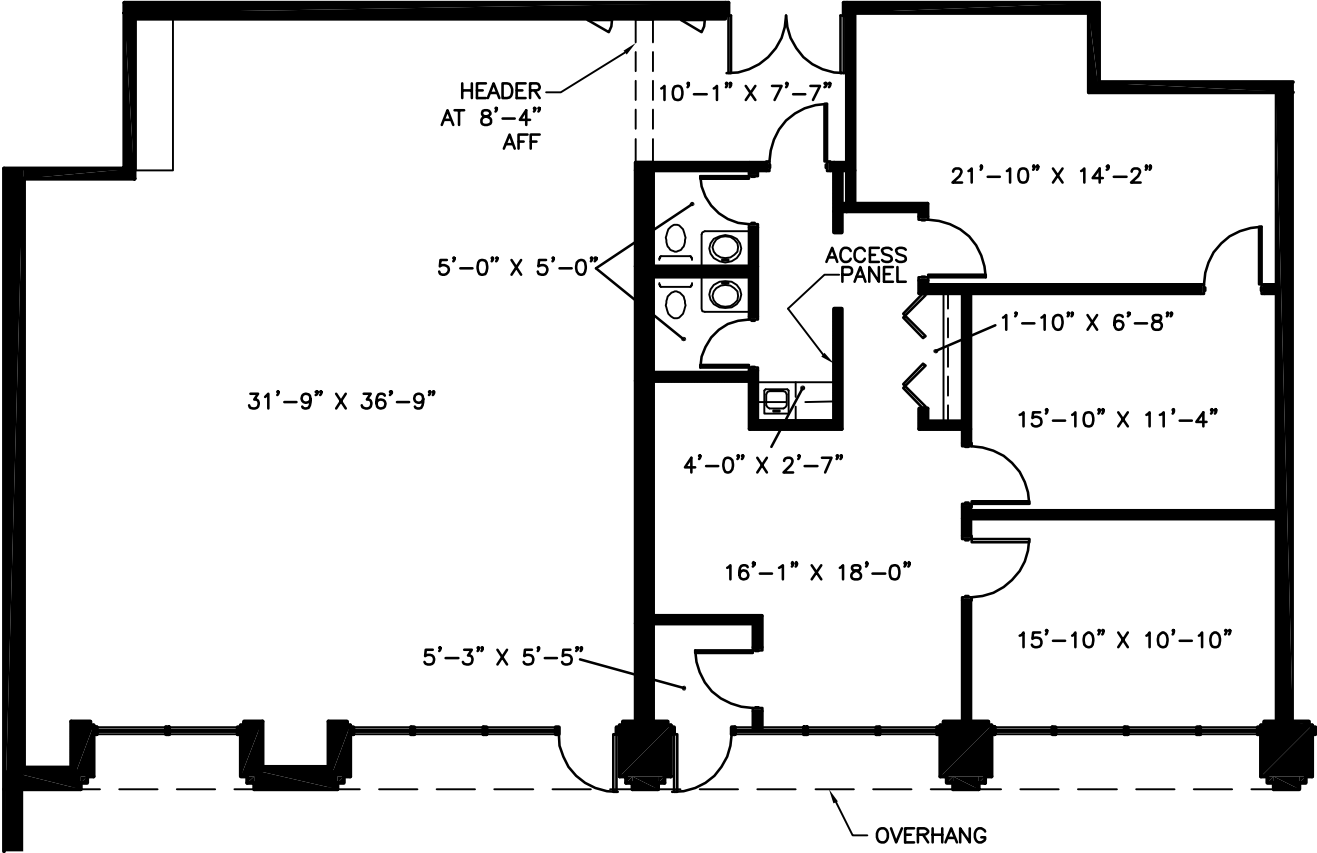

Elmhurst Metro Court - Bldg. "A"

747 Church Road
Elmhurst, Illinois 60126

Suite # A-1-A-2 "As-Built"

2,966 Rentable Square Feet
1074713.EMC

Scale: N.T.S.