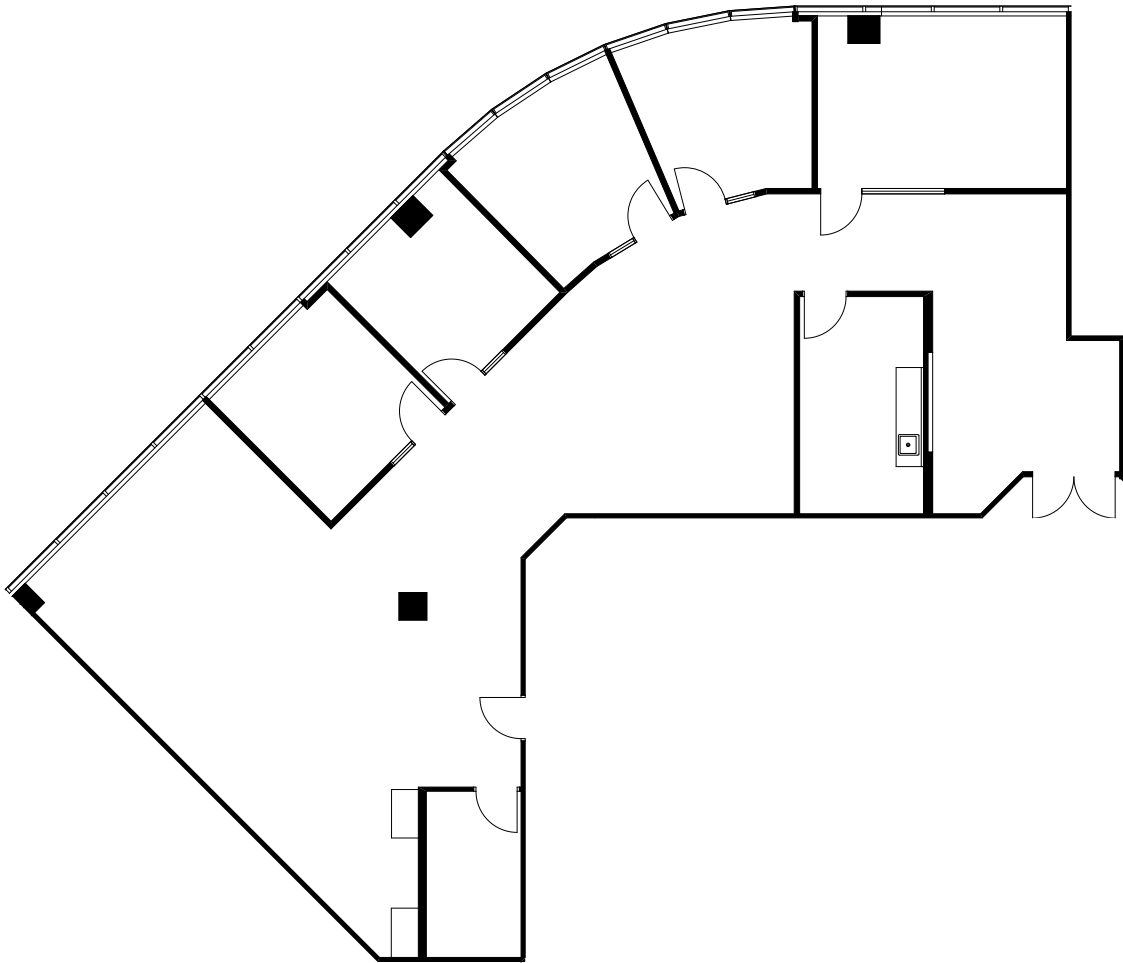

ONE ARIZONA CENTER

400 East Van Buren Street
Phoenix, Arizona

Floor 05 - Suite 575

3,468 RSF

John Bonnell 602-282-6256
Brett Abramson 602-282-6257
Chris Latvaaho 602-282-6313

PARALLEL
CAPITAL PARTNERS