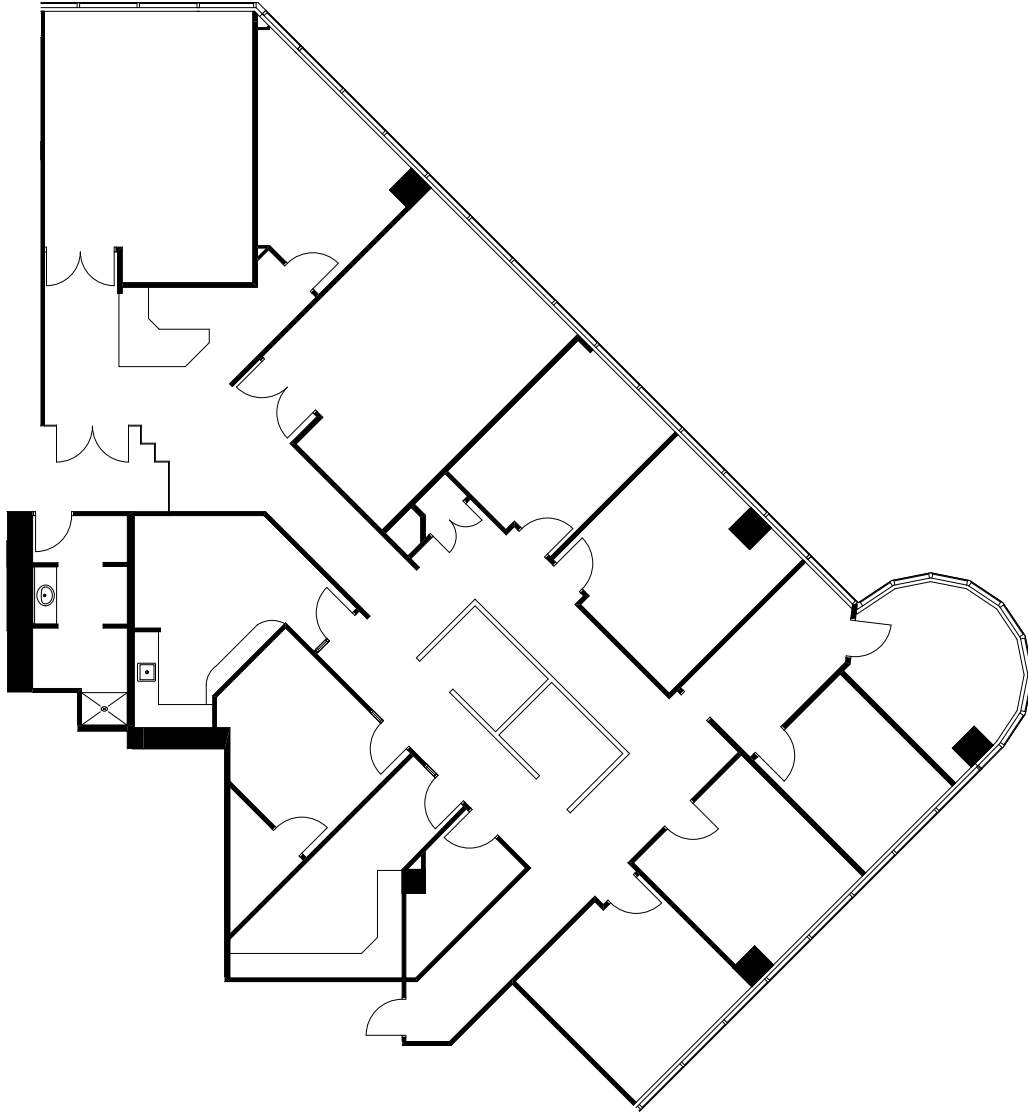

ONE ARIZONA CENTER

400 East Van Buren Street
Phoenix, Arizona

Floor 04 - Suite 430

5,269 RSF

John Bonnell 602-282-6256
Brett Abramson 602-282-6257
Chris Latvaaho 602-282-6313

PARALLEL
CAPITAL PARTNERS