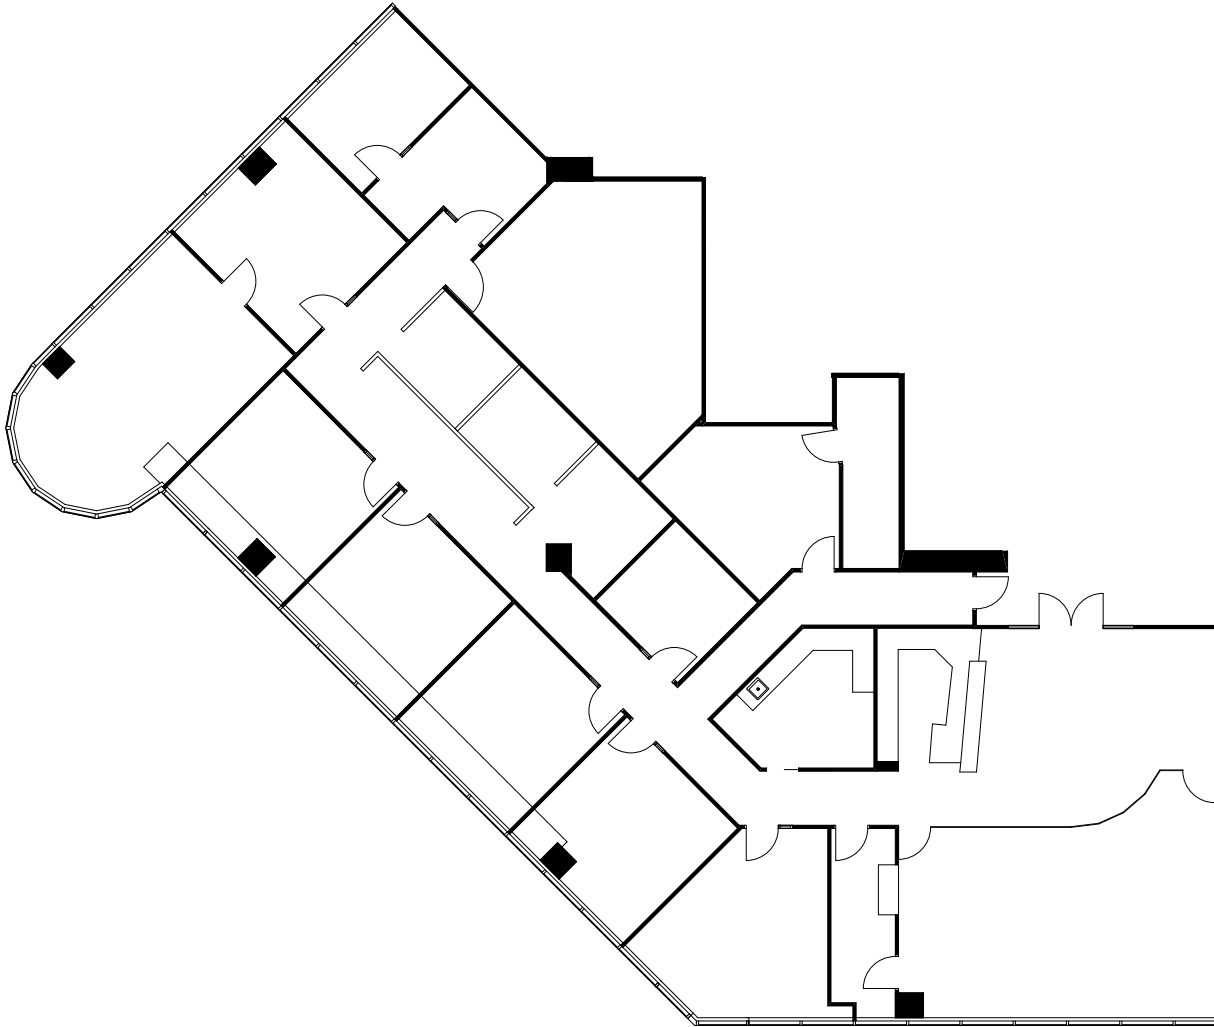

ONE ARIZONA CENTER

400 East Van Buren Street
Phoenix, Arizona

Floor 03 - Suite 300

6,570 RSF

John Bonnell 602-282-6256
Brett Abramson 602-282-6257
Chris Latvaaho 602-282-6313

PARALLEL
CAPITAL PARTNERS