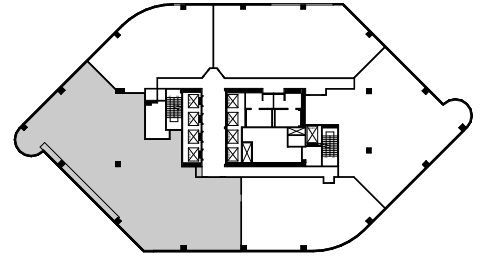

ONE ARIZONA CENTER

400 East Van Buren Street
Phoenix, Arizona

Floor 03 - Suite 300

6,570 RSF

John Bonnell 602-282-6256
Brett Abramson 602-282-6257
Chris Latvaaho 602-282-6313

PARALLEL
CAPITAL PARTNERS