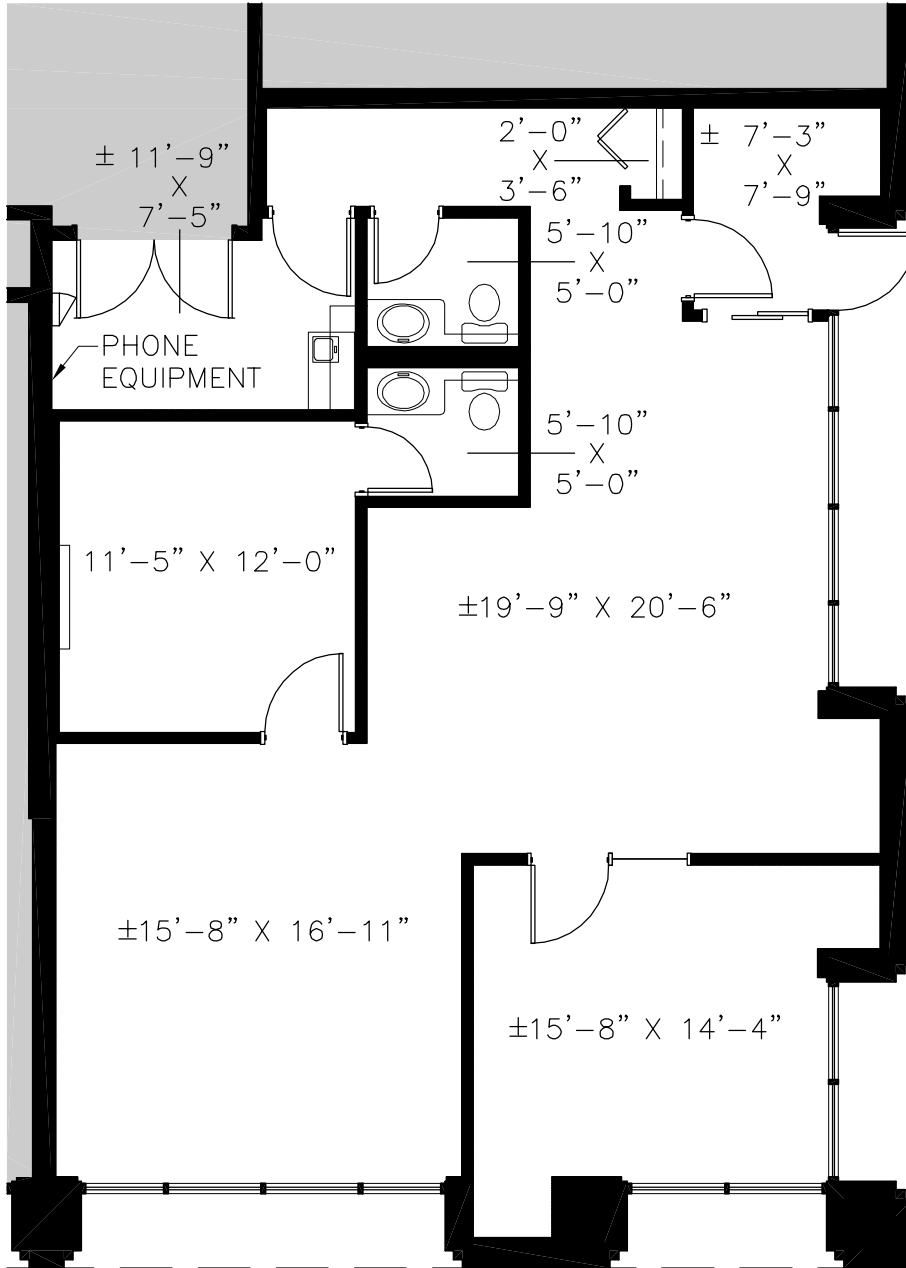

Elmhurst Metro Center - Bldg. "C"

747 Church Road
Elmhurst, IL 60126

Key Plan:

Suite C3 - "As-Built" Conditions

1,632 Rentable Square Feet

Scale:

N.T.S.