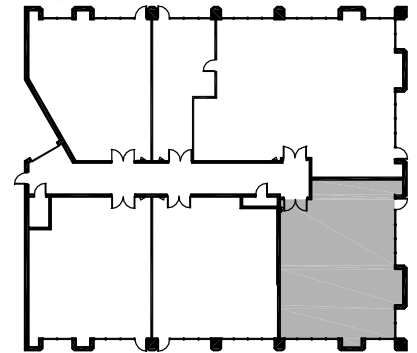

Elmhurst Metro Center - Bldg. "C"

747 Church Road
Elmhurst, IL 60126

Key Plan:

Suite C3 - "As-Built" Conditions

1,632 Rentable Square Feet

Scale:

N.T.S.