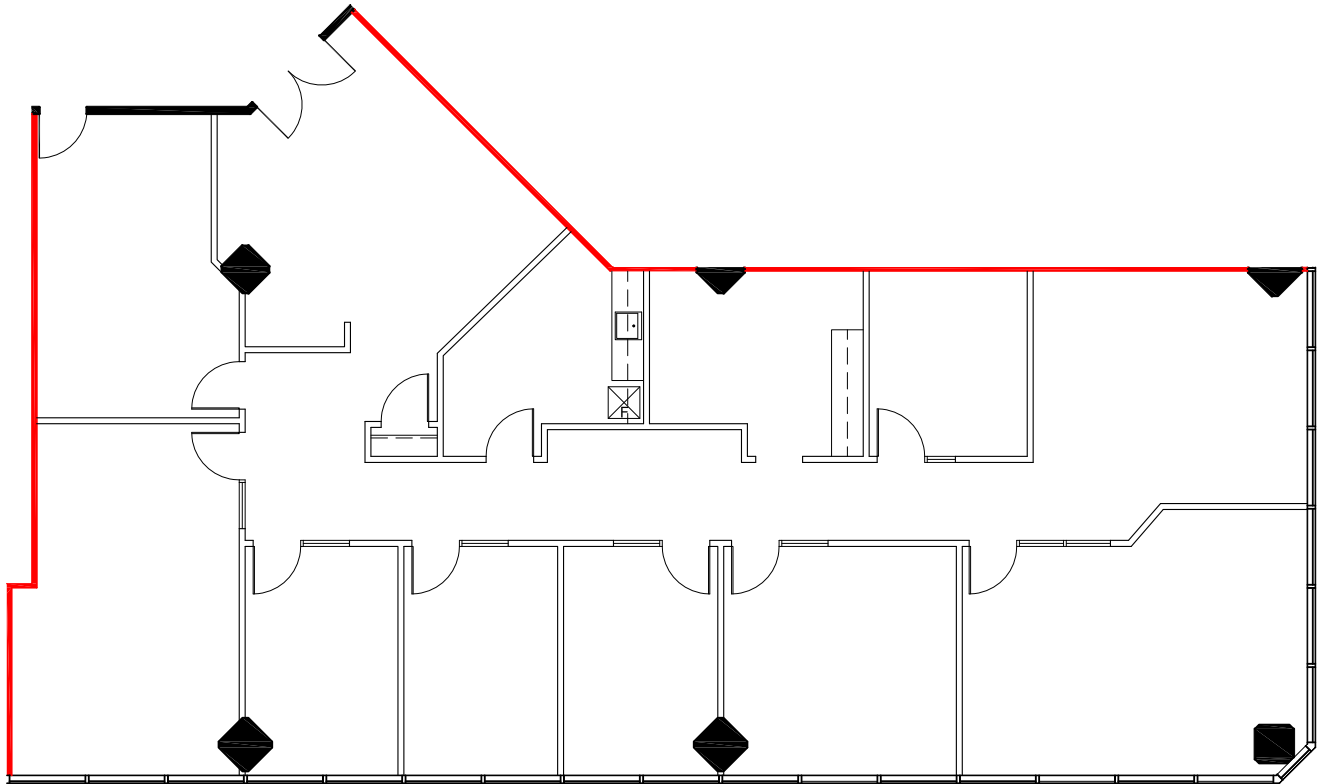

→ [Click for 3D](#)

→ [Plan your space](#)

→ [Scaled 2D and Area](#)

Suite 711
1500 Don Mills Rd.
Toronto, Ontario

Copyright © 2015 Space Database Inc.

KEY PLAN

 DEMISING WALL

SUITE 711

RENTABLE AREA = 3,590 SF

ABOVE INFORMATION ESTABLISHED ACCORDING
TO BOMA / ANSI Z65.1 1996

1500 Don Mills Road
Toronto, Ontario
Suite 711