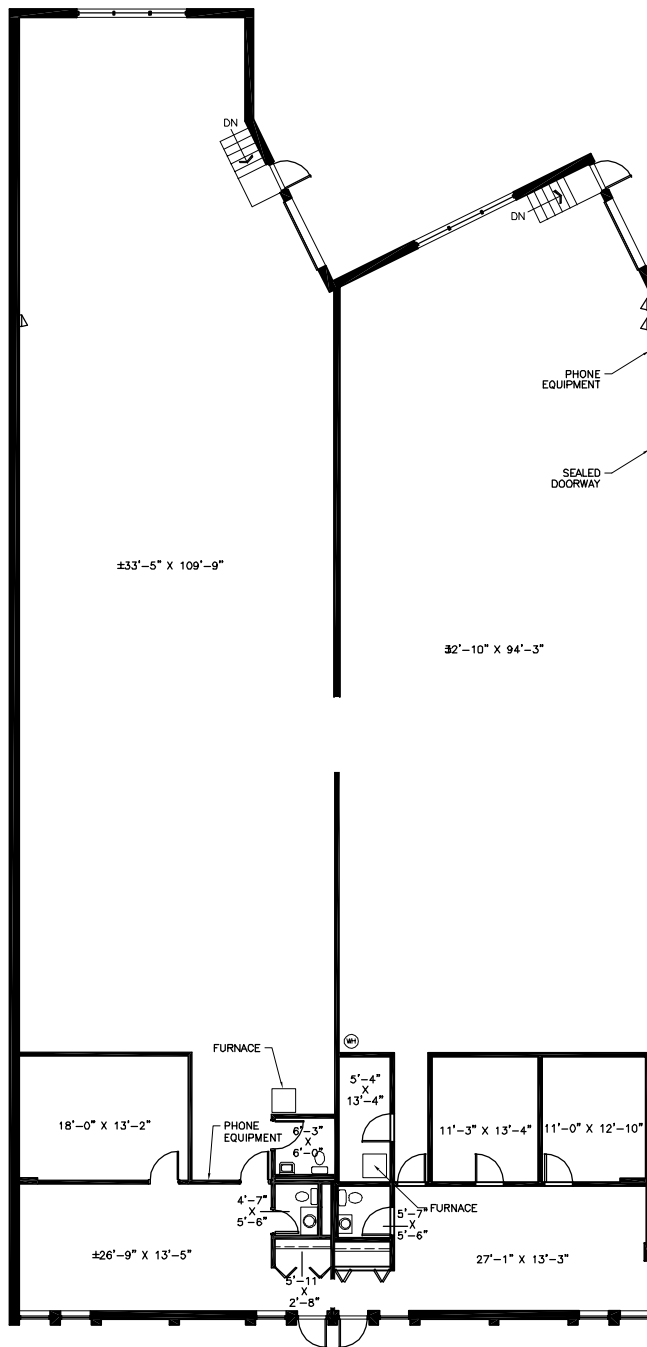

Willowbrook Court

681-683 Executive Drive
Willowbrook, Illinois 60521

KEY PLAN: 

Suite #681-#683 - As-Built Conditions

#681 - 4,624 Rentable Square Feet
#683 - 3,980 Rentable Square Feet
Total Rentable Square Feet - 8,604

Scale:

N.T.S.