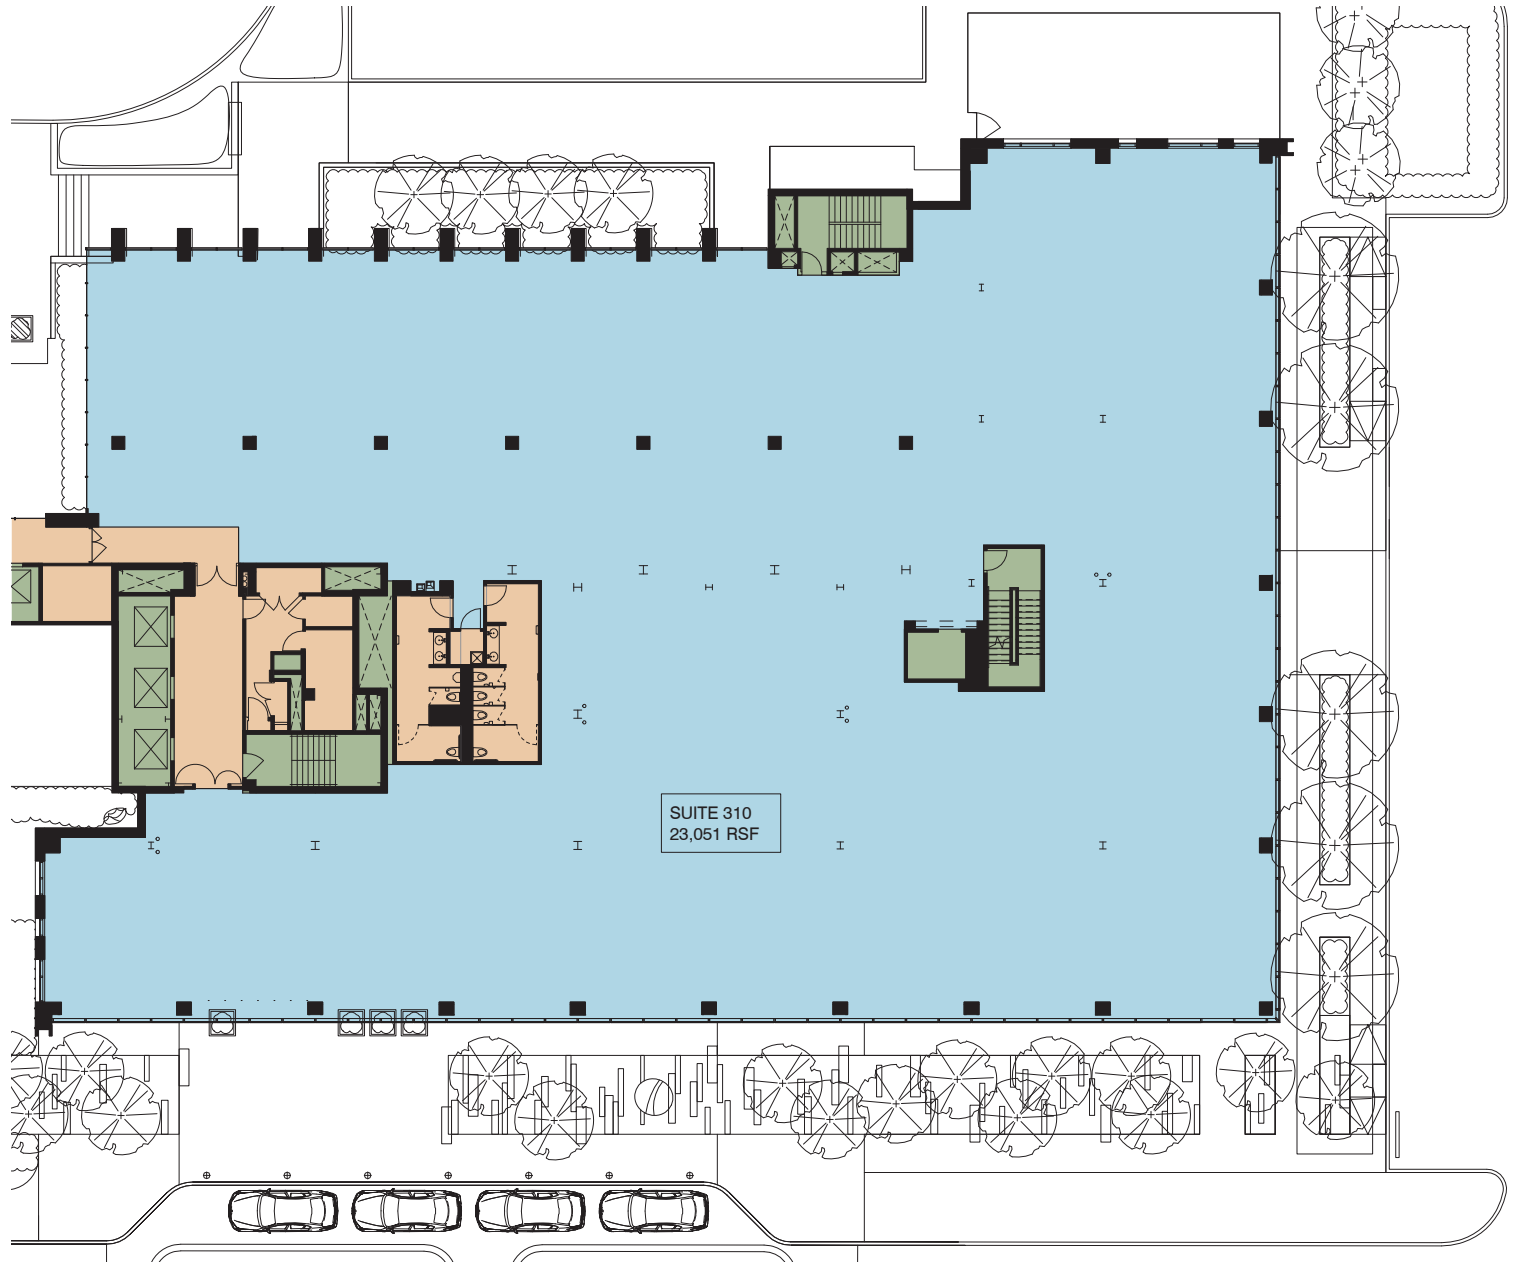

BUILDING
700

3RD FLOOR
23,051 SF

OFFICE LEASING