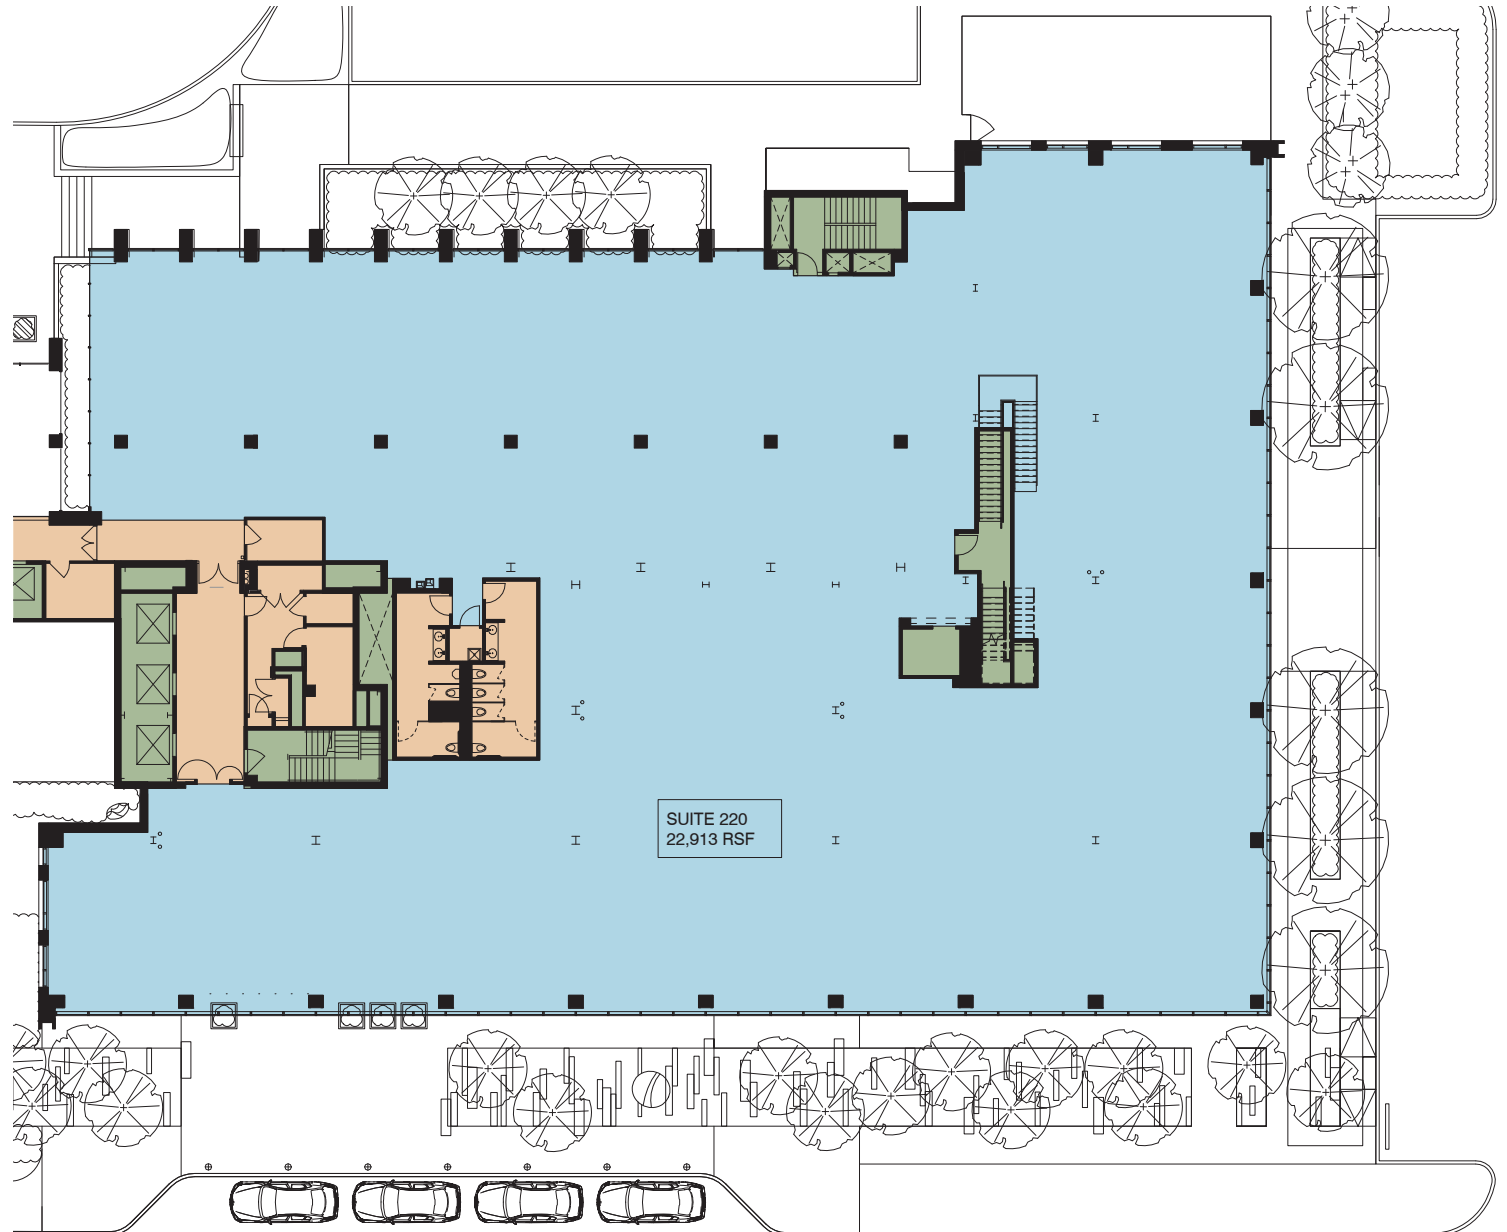

BUILDING
700

2ND FLOOR
22,913 SF

OFFICE LEASING