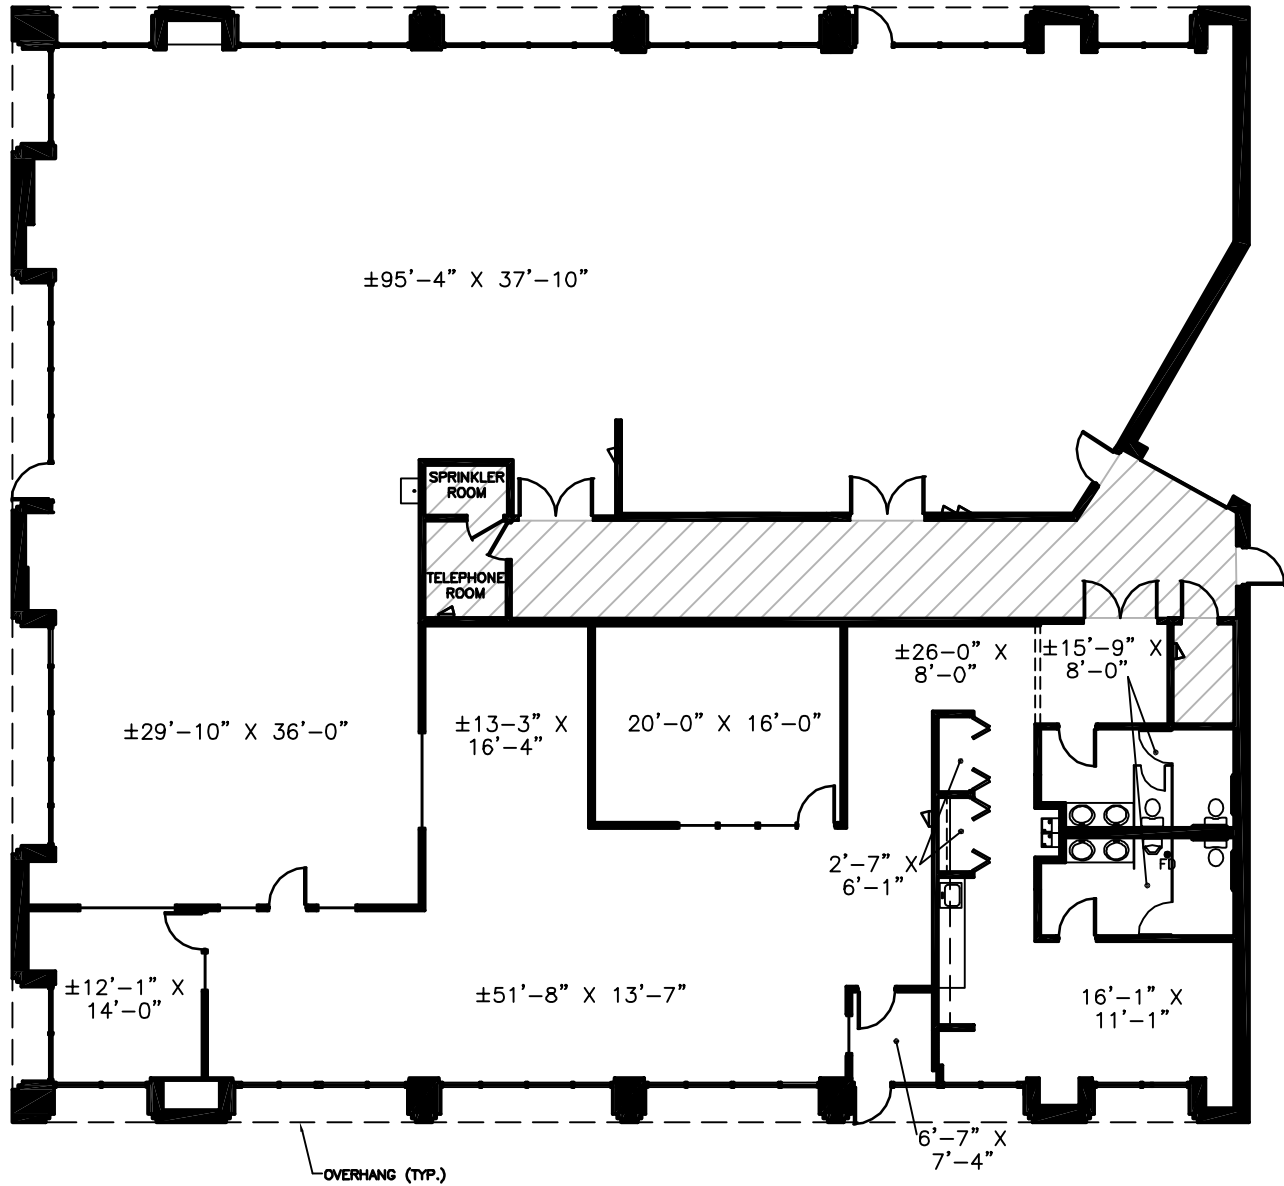

Elmhurst Metro Court - Bldg. "E"

747 Church Road
Elmhurst, Illinois 60126

Suite #E1-6 - "As-Built" Conditions

9,000 Rentable Square Feet
0674711.EMC

Scale: N.T.S.