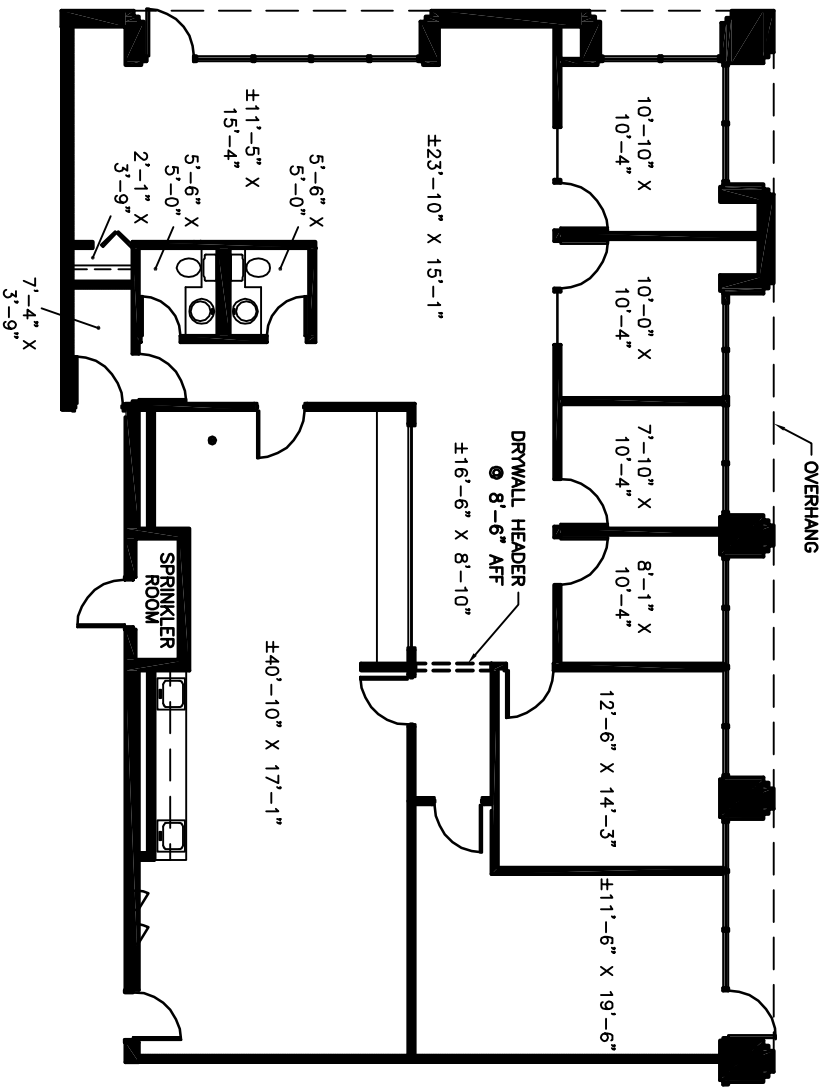

Elmhurst Metro Court - Bldg. "F"

747 Church Road
Elmhurst, Illinois 60126

Suite F4-F5 - "As-Built" Conditions

3,049 Rentable Square Feet
0474712.EMC

Scale: N.T.S.