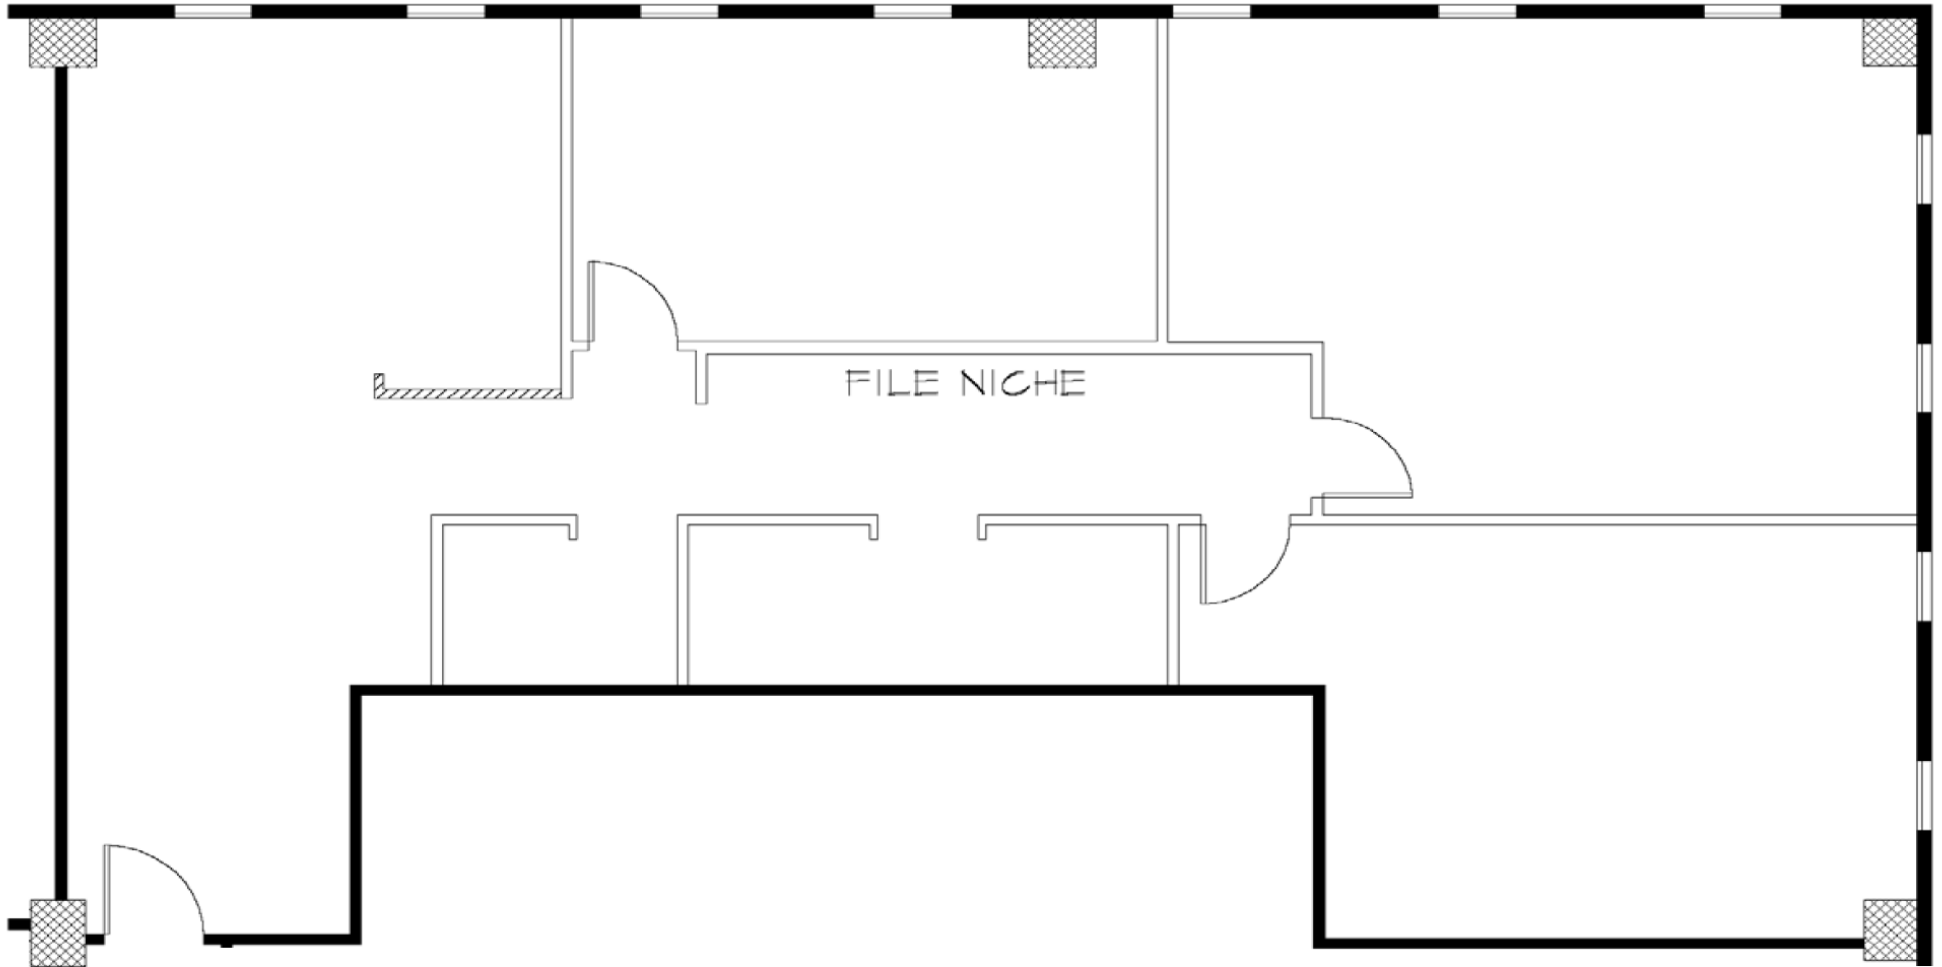

THE TIMES BUILDING

1000 ASHLEY DRIVE, TAMPA, FL 33602

SUITE 505 – 1,684 RSF

FLOOR PLAN

FOR MORE INFORMATION, CONTACT:

Mercedes Angell
813.204.5344

Jeff Lanning
813.204.5377

Mercedes.Angell@cushwake.com Jeff.Lanning@cushwake.com